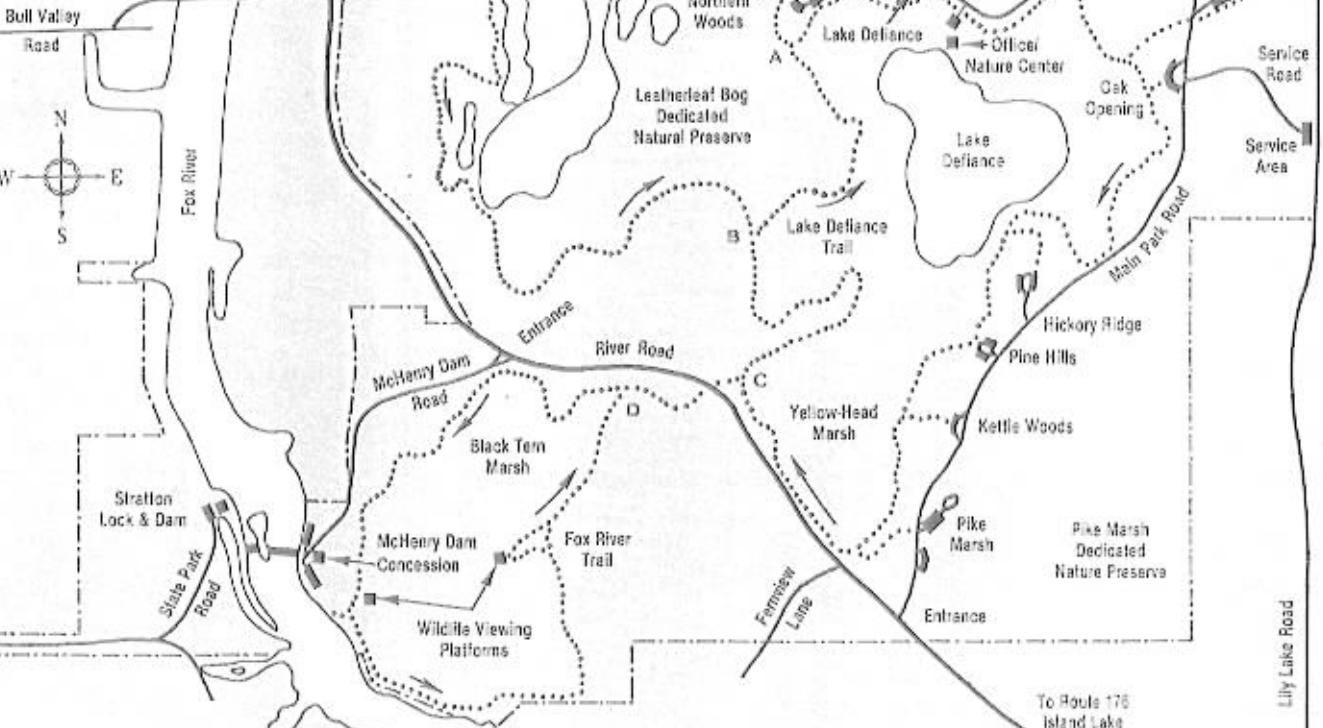

MORAINE HILLS STATE PARK

Park Boundary	-----	
Parking Lot/Plants Area	▬▬▬	
Open Water	□	
Bike/Hike/Ski Trail	
Lake Defiance Trail (Red)		3.7 Miles
Leatherleaf Bog Trail (Blue)		3.2 Miles
Fox River Trail (Yellow)		2.0 Miles
Trail Junctions	A B C D	

To Route 176
Island Lake