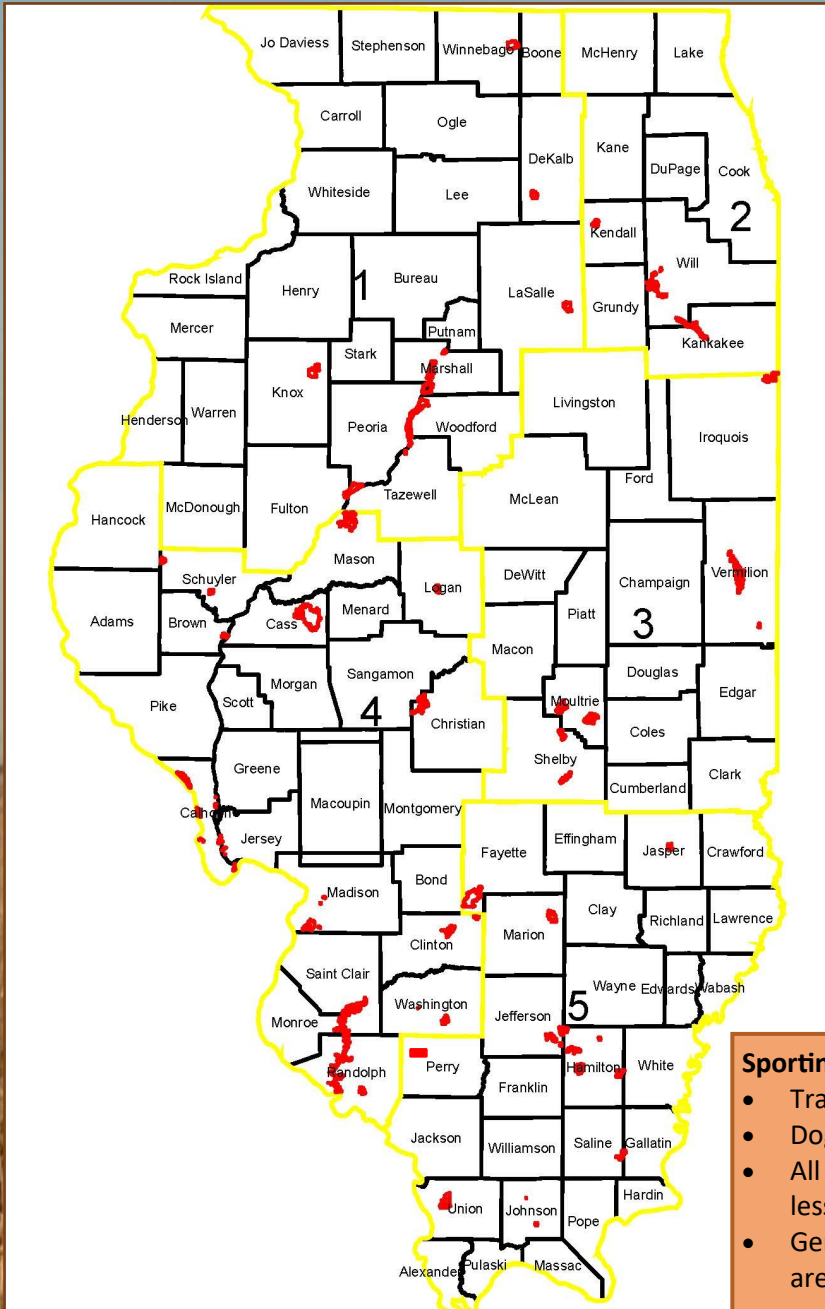

Office of Land Management Sporting Dog Training

Sporting Dog Training is available on IDNR sites throughout Illinois
See the Hunting and Trapping Digest for more details

Sporting Dog Training Opportunities and Requirements

- Training is available on IDNR sites by Windshield Card Permits
- Dog training only allowed in designated areas within each site
- All dogs outside of the training areas must be kept on a 10' or less leash
- General season is September 1—March 31 annually (Exceptions are listed in the table on reverse side)