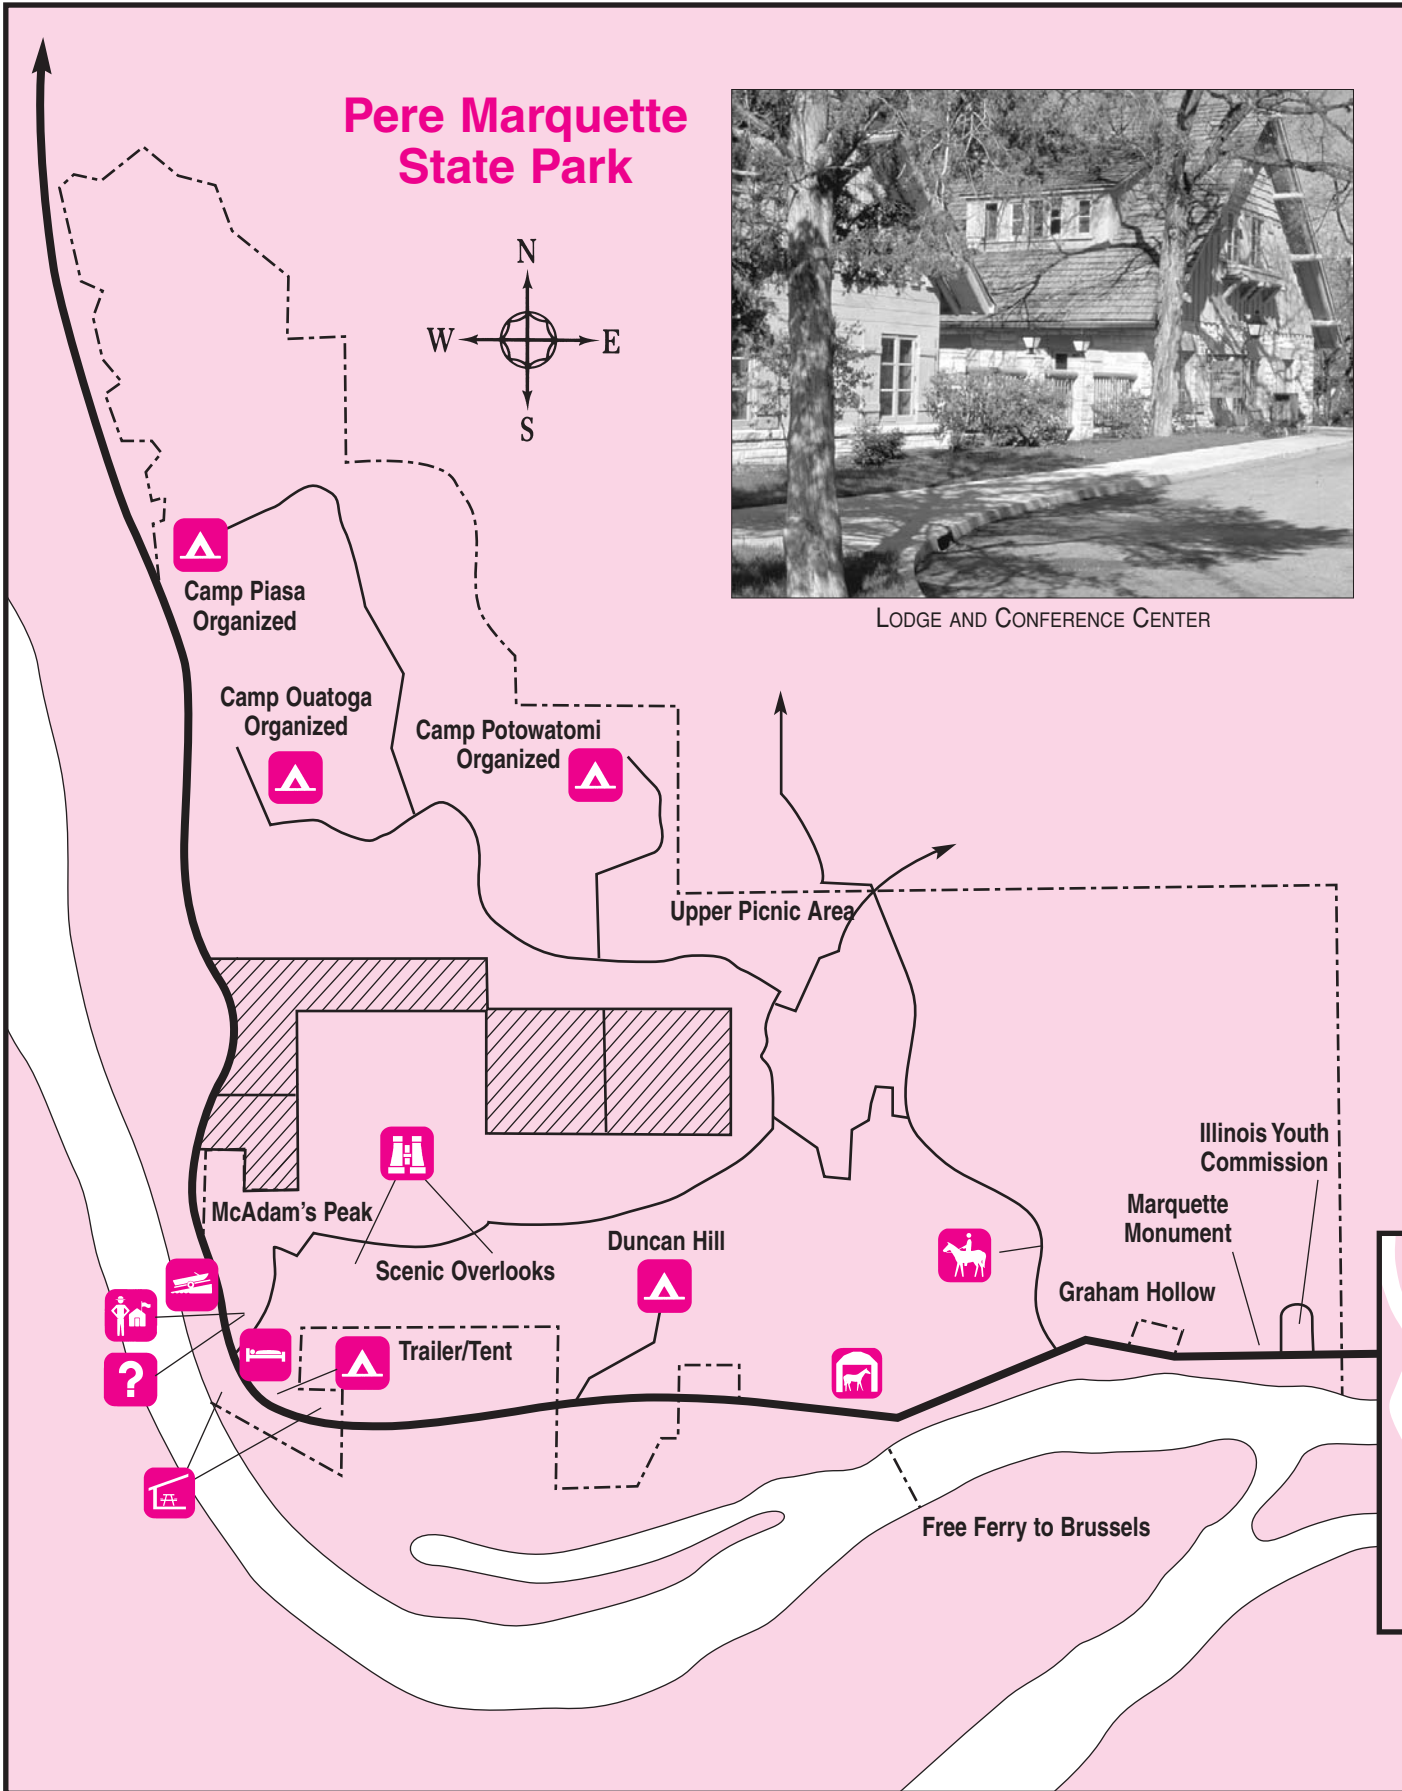

Pere Marquette State Park

LODGE AND CONFERENCE CENTER

Legend

-  Park Office
-  Campground
-  Horse Stable/Rental
-  Horse Trail
-  Lodging
-  Boat Ramp
-  Overlook
-  Park Boundary
-  Picnic Area
-  Picnic Shelter
-  Private Property
-  Visitor Center