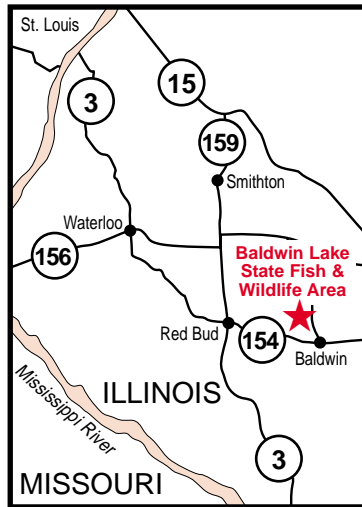

Baldwin Lake State Fish & Wildlife Area

Site Entrance

Handicapped Fishing Pier

North Levee Fishing

Levee Parking

Picnic Shelter

Boat Launch

Hot Water Flow

Handicapped Fishing Levee & Boat Dock

Site Office

Hours:

Jan. 1 - Feb. 15: 8 a.m.—4 p.m.
Feb. 16 - April 15: 6 a.m.—7 p.m.
April 16 - Oct. 31: 6 a.m.—9 p.m.
Nov. 1 - Dec. 31: 8 a.m.—4 p.m.

Buoy – No trespassing inside Buoy areas.

Levee – No trespassing or fishing allowed.

Levee – Bank fishing permitted.

Illinois Power Co.