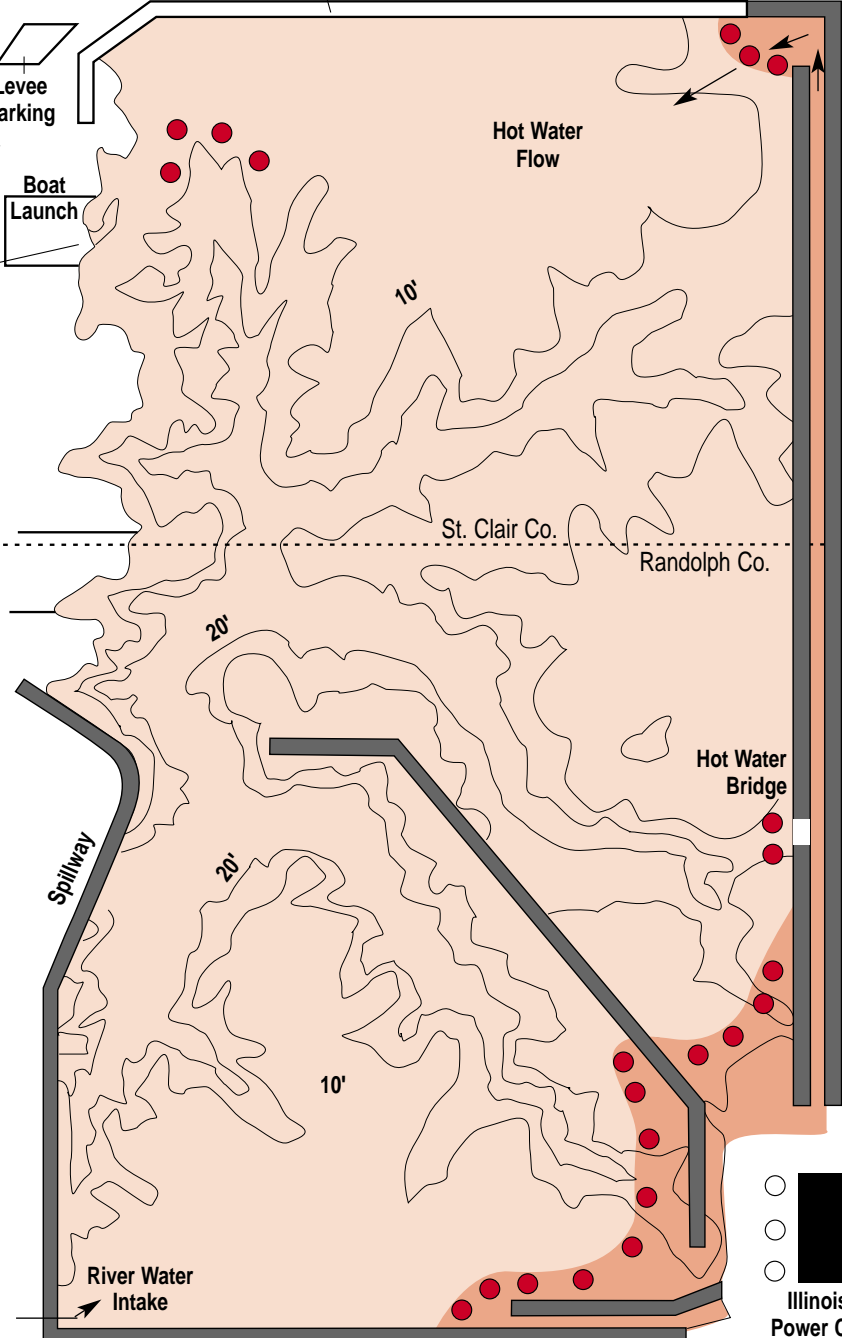

Baldwin Lake State Fish & Wildlife Area

Site Entrance

Handicapped Fishing Pier

North Levee Fishing

Levee Parking

Picnic Shelter

Boat Launch

Hot Water Flow

Handicapped Fishing Levee & Boat Dock

Site Office

Hours:

Jan. 1 - Feb. 15: 8 a.m.—4 p.m.
 Feb. 16 - April 15: 6 a.m.—7 p.m.
 April 16 - Oct. 31: 6 a.m.—9 p.m.
 Nov. 1 - Dec. 31: 8 a.m.—4 p.m.

Buoy – No trespassing inside Buoy areas.

Levee – No trespassing or fishing allowed.

Levee – Bank fishing permitted.

Illinois Power Co.