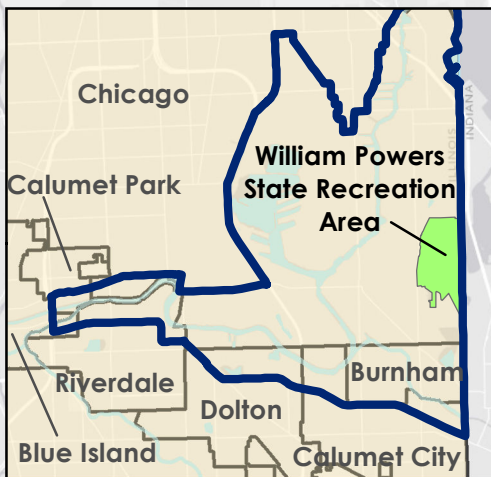

Illinois Coastal Area

WISCONSIN
ILLINOIS
Winthrop Harbor

Zion

Wadsworth

Beach Park

Waukegan

North Chicago

Lake Bluff

Lake Forest

Highwood

Highland Park

Glencoe

Winnetka

Kenilworth

Wilmette

Evanston

Skokie

Lincolnwood

Chicago

Boundary extends to the Illinois Lake Michigan border

North Shore Channel

Junction of Chicago River and North Shore Channel

Chicago River North Branch

Chicago River South Branch

-  Illinois Coastal Area Boundary
-  Ravines
-  Coastal Communities
-  Millennium Reserve: Calumet Core

N