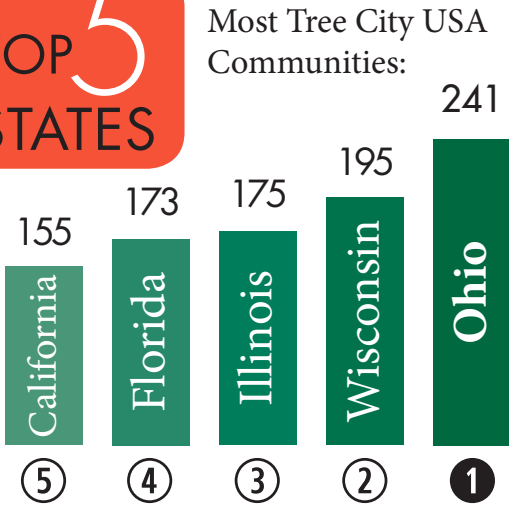

TOP 5 STATES

TOP 5 STATES

Number of NEW Tree City USA Communities by State

Tree City USA Recertification Rates for 2015

National average = 98.7%