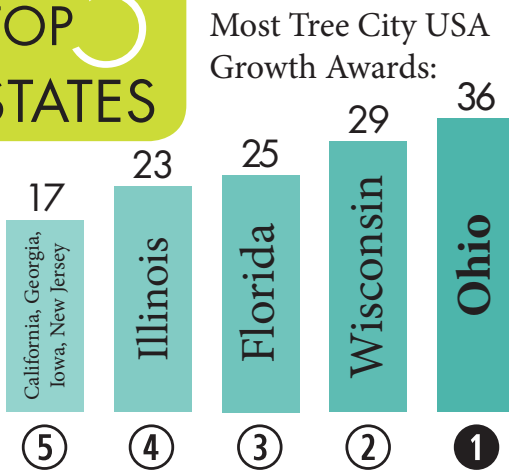

TOP 5 STATES

TOP 5 STATES

Number of NEW Tree City USA Communities by State

Tree City USA Recertification Rates for 2015

National average = 98.7%