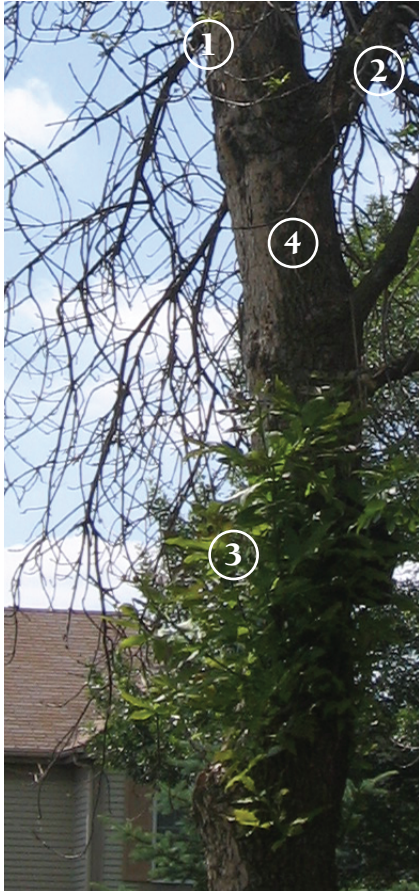

State of Illinois
Pat Quinn, Governor

Helping
Communities
Manage Their
Community Forests

HELP WANTED

actual size
slightly under 1/2 inch

EMERALD ASH BORER

Ash Tree Destroyer

Help your community find this culprit

CONTACT YOUR LOCAL FORESTER

HELP YOUR COMMUNITY MANAGE FOR THE EMERALD ASH BORER

Ash tree identification

Compound Leaf

Diamond Shaped Bark

Opposite Leaf Arrangement

Ash Tree Seed

MONITOR YOUR ASH TREE

1. Dead and dying branches
2. Branch sprouts
3. Basal sprouts
4. Fissures
5. "D" shaped exit holes
6. Larva
7. "S" shaped galleries under the bark
8. Have you seen an adult borer?

There may be an increase in woodpecker activity.

bell shaped sections

actual size just under 1/2 inch

Please provide your local municipal forester with evidence of an Emerald Ash Borer infestation. Include digital photos when possible.