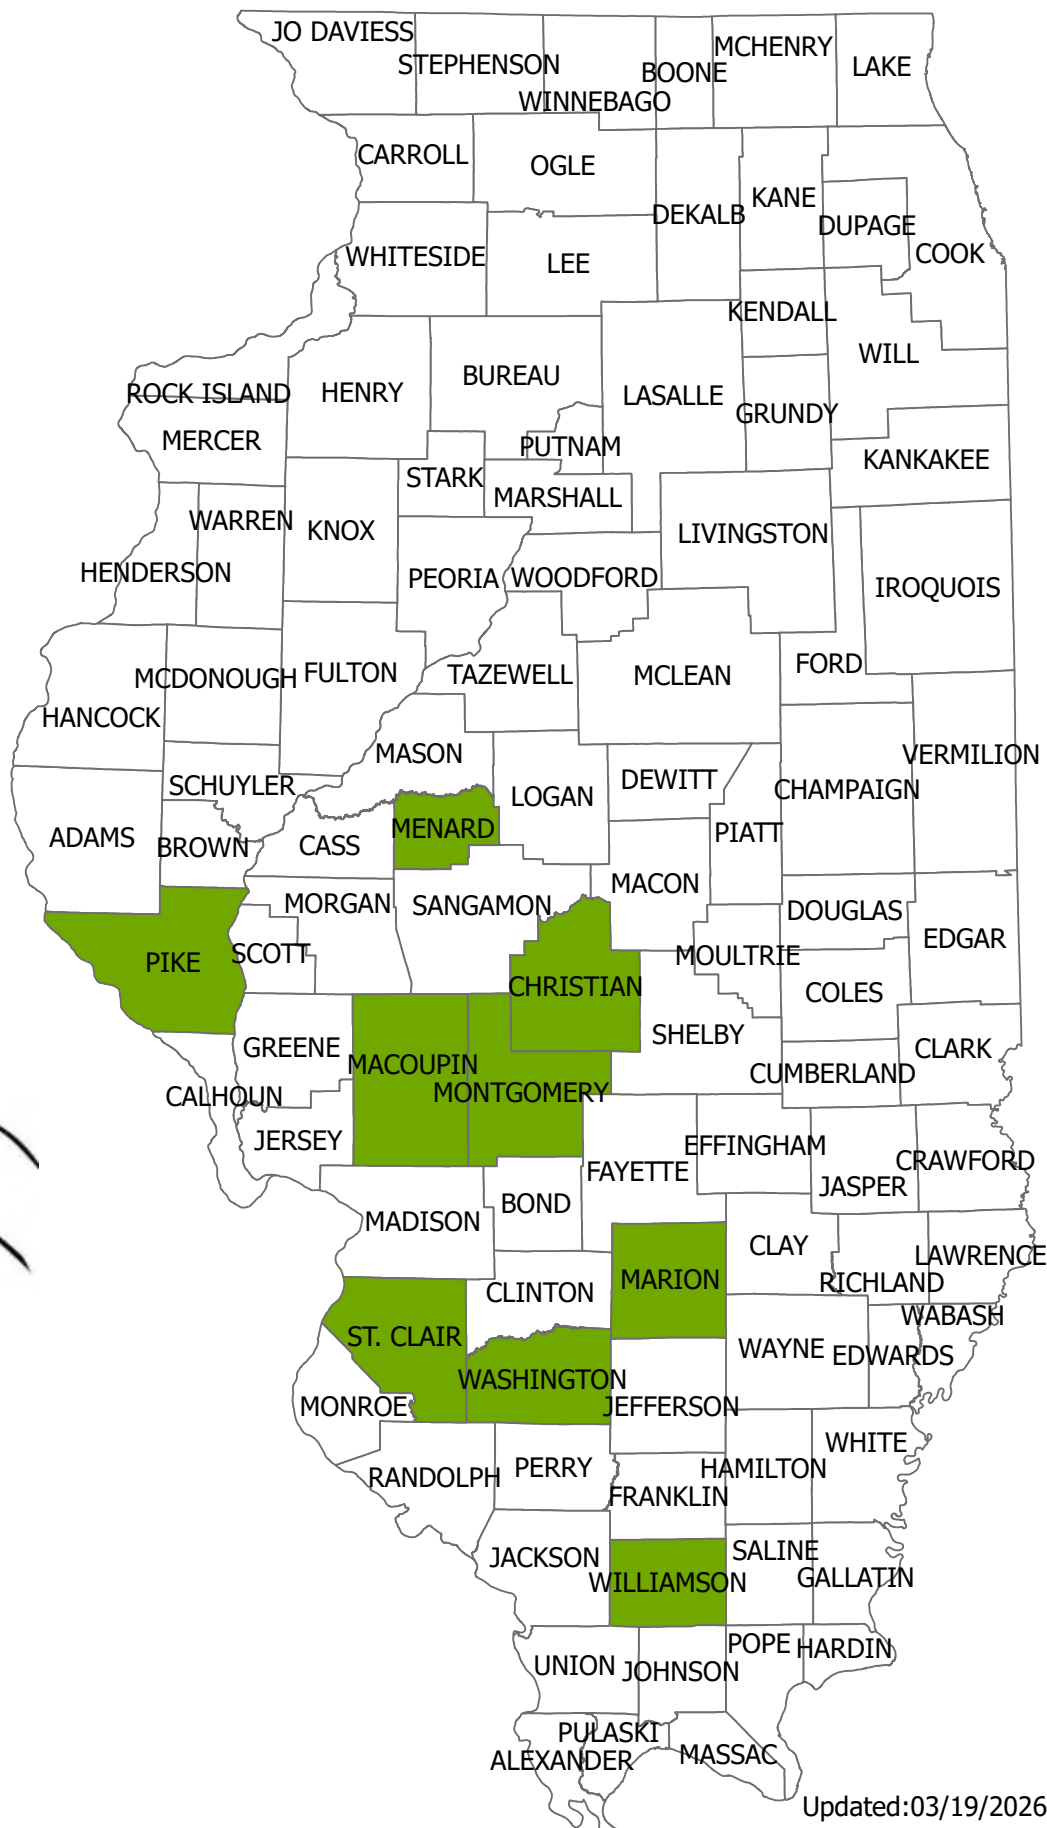

Illinois Recreational Access Program

Pond Fishing Access

County	Available Daily Sites
Christian	1
Fayette	1
Macoupin	2
Marion	1
Menard	2
Montgomery	2
Pike	2
St. Clair	1
Washington	1
Williamson	1

Legend

 Pond Fishing Access