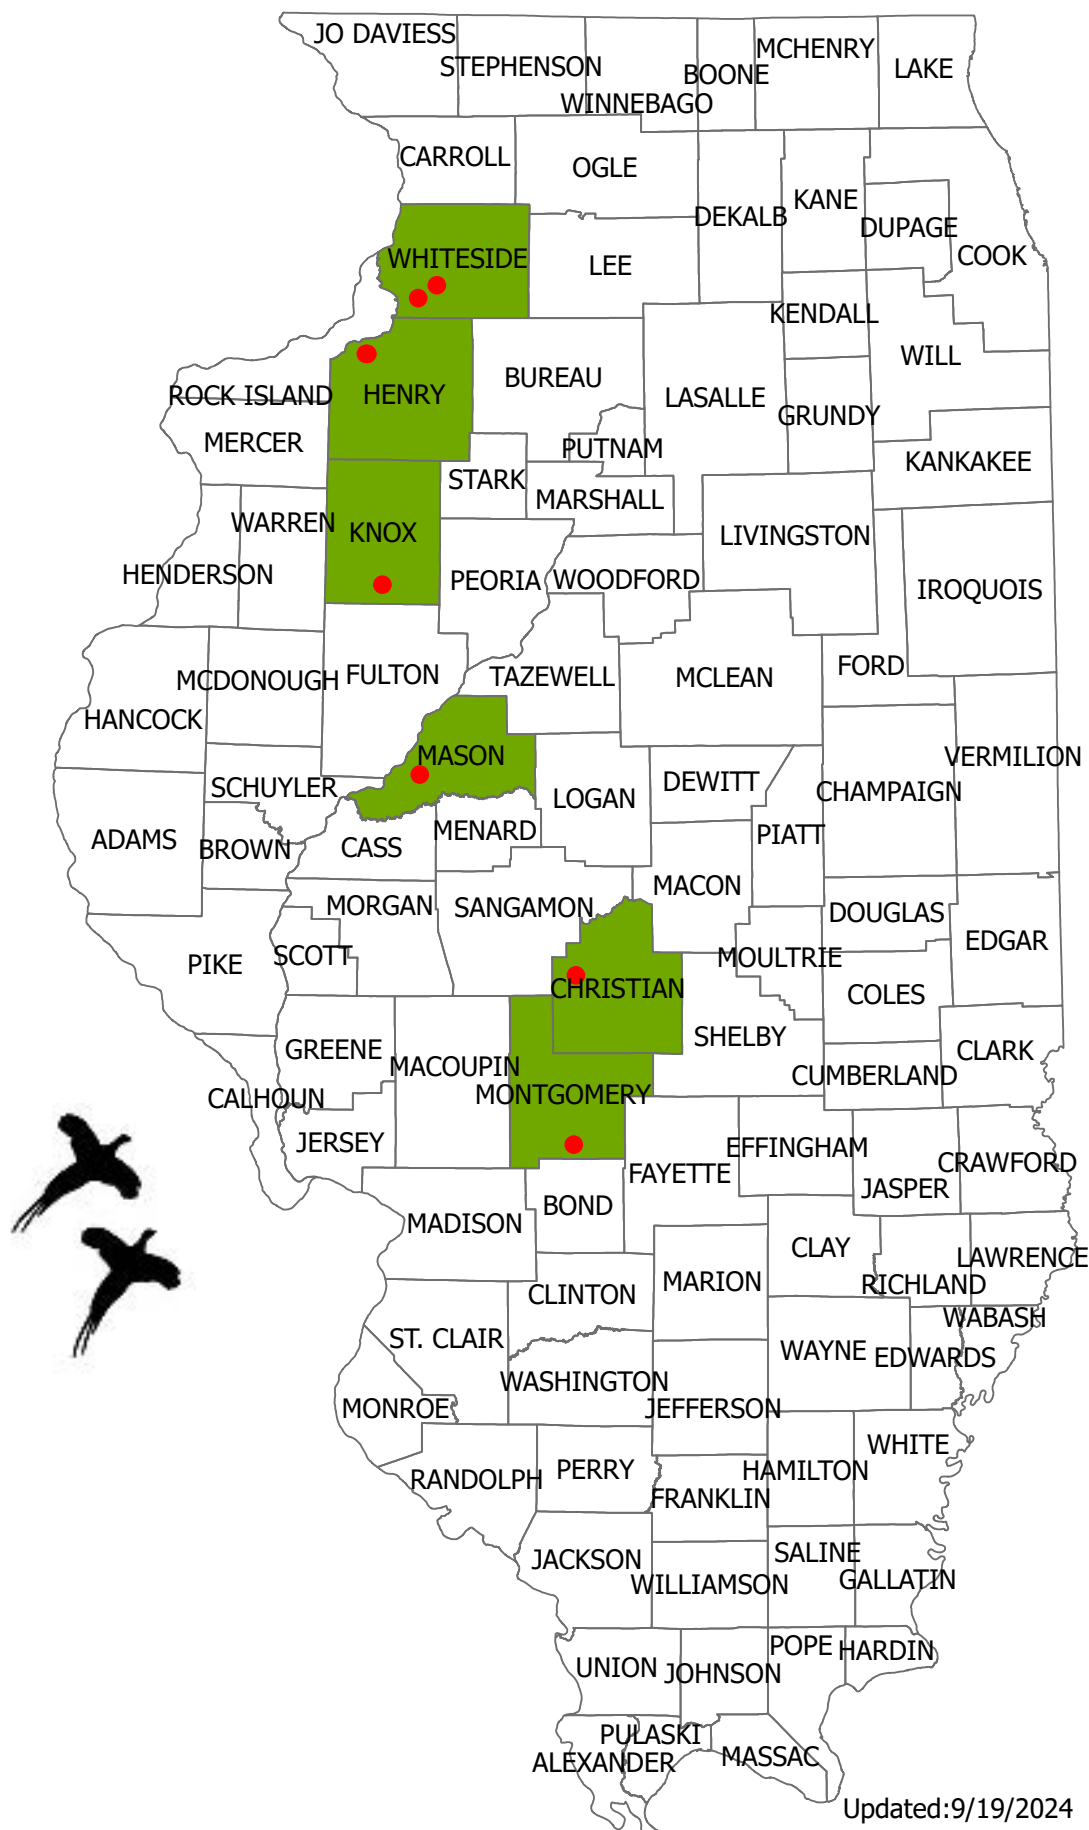

Illinois Recreational Access Program

Upland Bird Hunting Access

County	Sites Available
Christian	1
Henry	2
Knox	1
Mason	1
Montgomery	1
Whiteside	2

Legend

Upland Bird Hunting Access