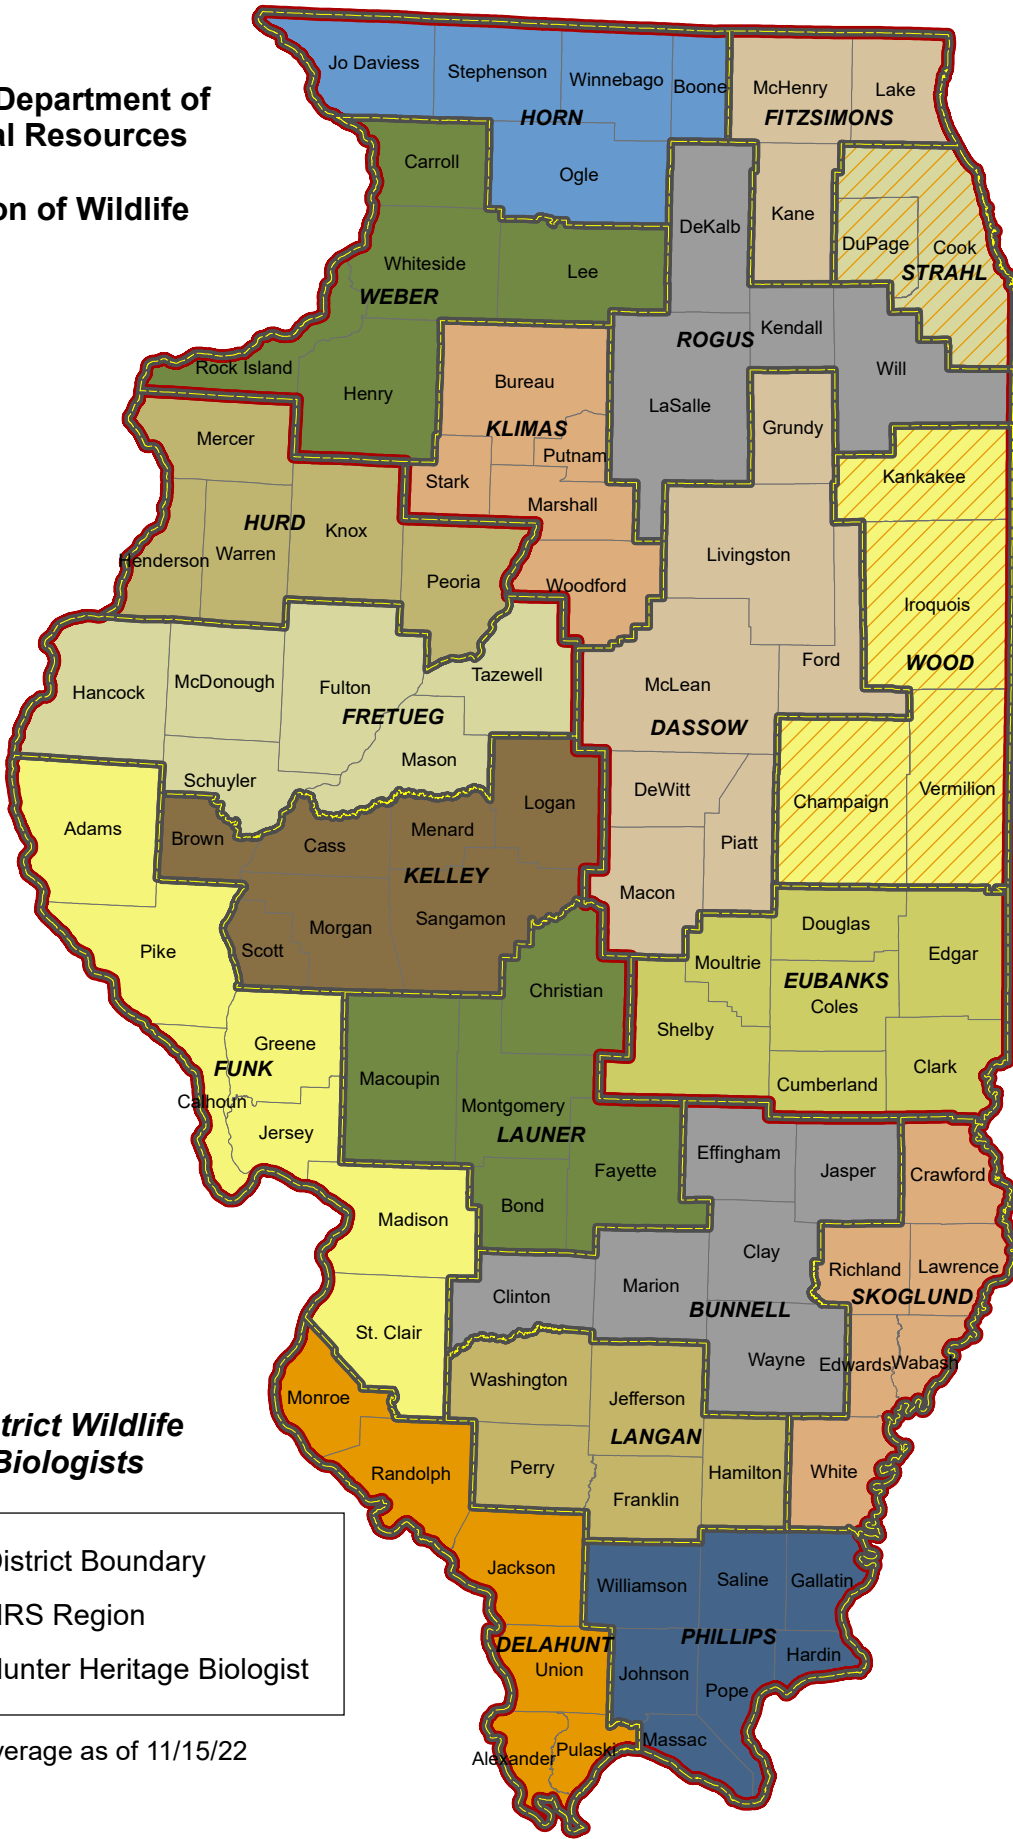

**Illinois Department of  
Natural Resources**

**Division of Wildlife**

**District Wildlife  
Biologists**

-  District Boundary
-  NRS Region
-  Hunter Heritage Biologist

\*Coverage as of 11/15/22