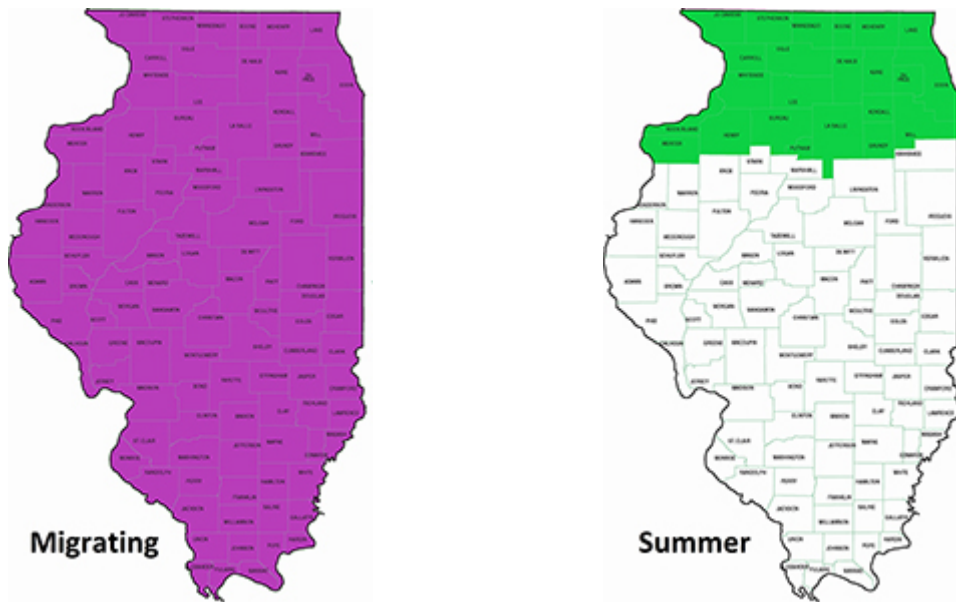

black-throated green warbler

Setophaga virens

Kingdom: Animalia
Phylum: Chordata
Class: Aves
Order: Passeriformes
Family: Parulidae

ILLINOIS STATUS

common, native

FEATURES

This warbler is about five inches in length. The male has black throat feathers, gray-green feathers on the top of the head and bright yellow feathers on the side of the head. The female and immature show yellow feathers on the side of the head and gray-green feathers on the top of the head, but they have very little black coloration on the throat.

BEHAVIORS

The black-throated green warbler is a common migrant in Illinois, and some of these birds may nest in northern Illinois. They are found in woodlands, where they feed on insects, although fruits may become part of the diet in fall and winter. They winter in Mexico and Central America. Spring migrants begin arriving in March. Fall migrants start appearing in August, although occasionally some will be seen in July.

ILLINOIS RANGE