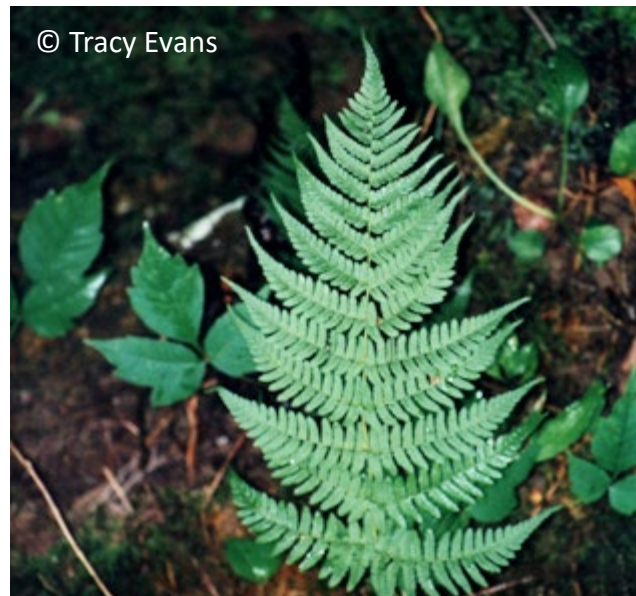

marginal shield fern

Dryopteris marginalis

Kingdom: Plantae
Division: Pteridophyta
Class: Filicopsida
Order: Polypodiales
Family: Dryopteridaceae

ILLINOIS STATUS
common, native

FEATURES

This plant's leaves remain green throughout the year. It grows in clumps of leaves that are about 18 inches long and six inches wide. Each blue-green leaf arches back from the stipe. The leaf is divided into pointed leaflets, each of which is further divided into 20 or more pairs of blunt-tipped, lobed subleaflets. The pale rachis is scaly. The stipe is brown-green above and red-brown at the base. It is covered with scales.

BEHAVIORS

The marginal shield fern may be found statewide in Illinois. It grows in rocky woods. Spores are produced from June through October.

© Tracy Evans

on rock

ILLINOIS RANGE

Permanent

© Tracy Evans

frond