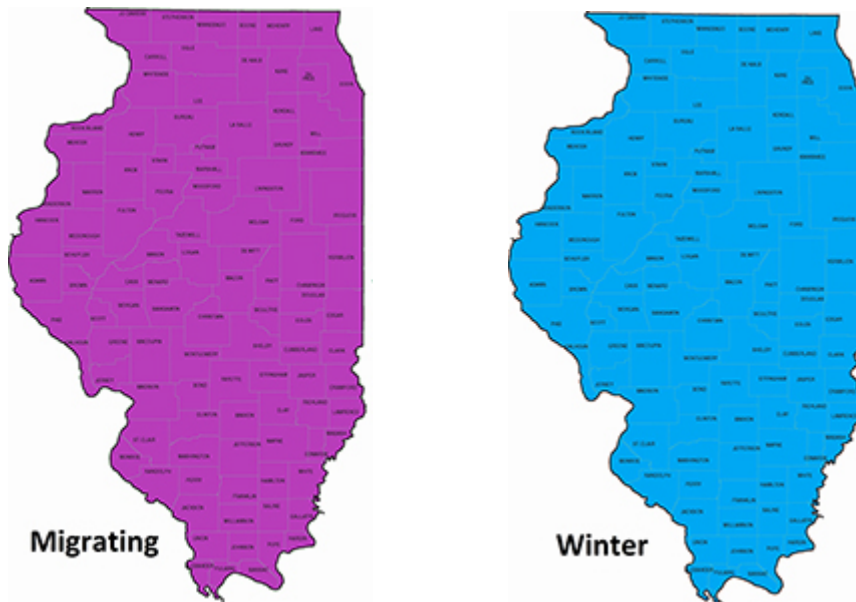

## *Euphagus carolinus*

Kingdom: Animalia  
Phylum: Chordata  
Class: Aves  
Order: Passeriformes  
Family: Icteridae

**ILLINOIS STATUS**  
common, native

### FEATURES

The rusty blackbird is about nine inches long. The rusty coloration on the head, back, edges of flight feathers and throat is only seen in fall and winter on the nonbreeding birds and immatures of this species. During the rest of the year the feathers are black (male) or dark gray (female). The breeding plumage on the male's head may show a green sheen. His eyes are pale yellow. The breeding plumage on the female is dark gray. Her eyes are light in color.

### BEHAVIORS

The rusty blackbird lives in swamps, trees along rivers, woodland edges, grain fields and pond edges. It eats insects, seeds, grains, fruits and small aquatic invertebrates and may feed while wading in shallow water. Its song sounds like a rusty hinge. This species nests in Alaska, Canada and the northern United States. Spring migration into the state may start as early as February. Fall migrants begin arriving in September.

### **Aquatic Habitats**

rivers and streams; swamps; lakes, ponds and reservoirs