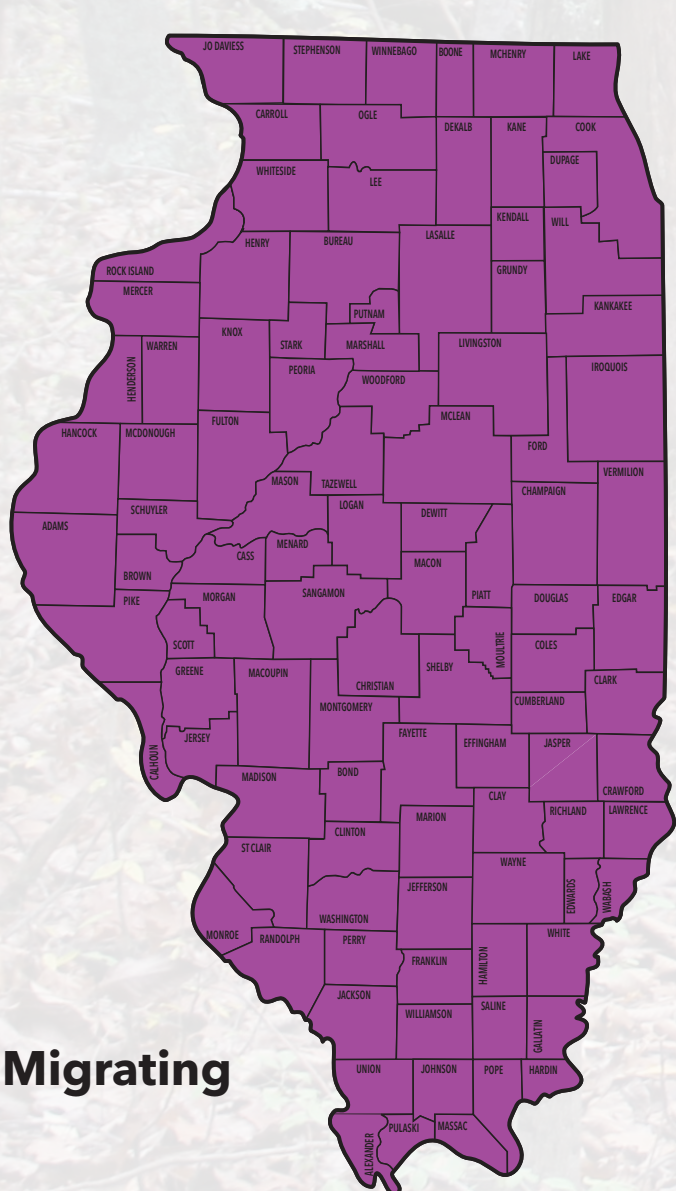

Illinois Wood-warblers

black-throated green warbler *Setophaga virens*

FEATURES

This warbler is about five inches in length. The male has black throat feathers, gray-green feathers on the top of the head and bright yellow feathers on the side of the head. The female and immature show yellow feathers on the side of the head and gray-green feathers on the top of the head, but they have very little black coloration on the throat.

BEHAVIORS

The black-throated green warbler is a common migrant in Illinois, and some of these birds may nest in northern Illinois. They are found in woodlands, where they feed on insects, although fruits may become part of the diet in fall and winter. They winter in Mexico and Central America. Spring migrants begin arriving in March. Fall migrants start appearing in August, although occasionally some will be seen in July.

Migrating

Summer