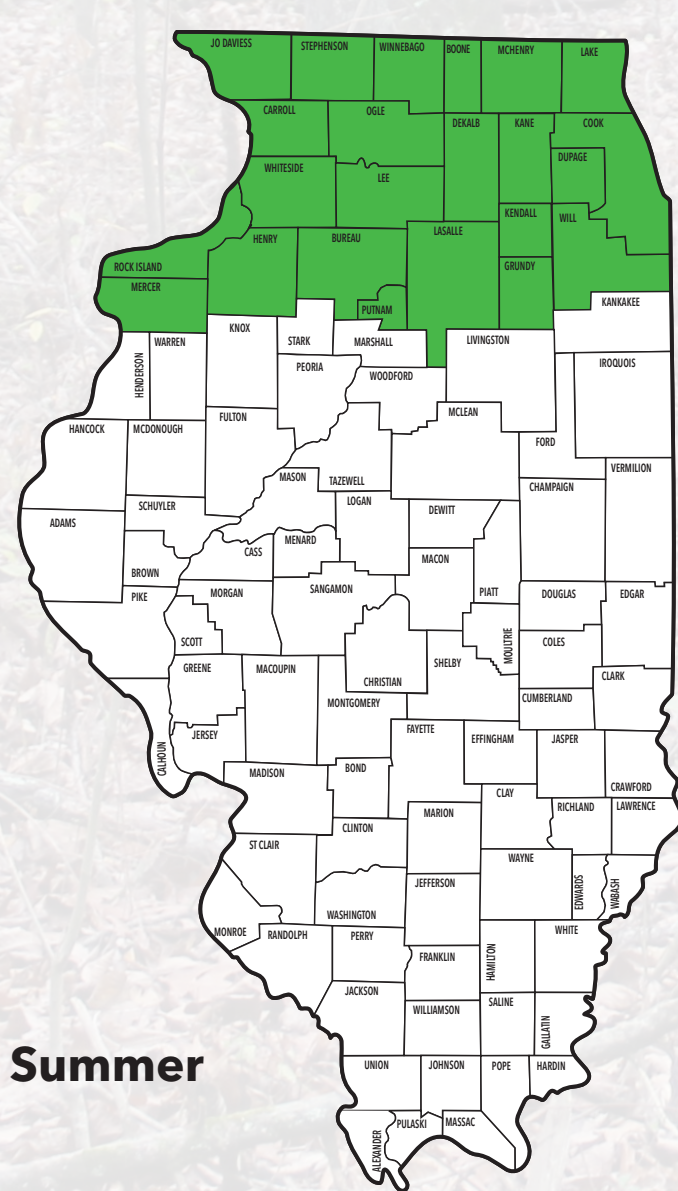

Illinois Wood-warblers

black-throated green warbler *Setophaga virens*

FEATURES

This warbler is about five inches in length. The male has black throat feathers, gray-green feathers on the top of the head and bright yellow feathers on the side of the head. The female and immature show yellow feathers on the side of the head and gray-green feathers on the top of the head, but they have very little black coloration on the throat.

BEHAVIORS

The black-throated green warbler is a common migrant in Illinois, and some of these birds may nest in northern Illinois. They are found in woodlands, where they feed on insects, although fruits may become part of the diet in fall and winter. They winter in Mexico and Central America. Spring migrants begin arriving in March. Fall migrants start appearing in August, although occasionally some will be seen in July.

Migrating

Summer