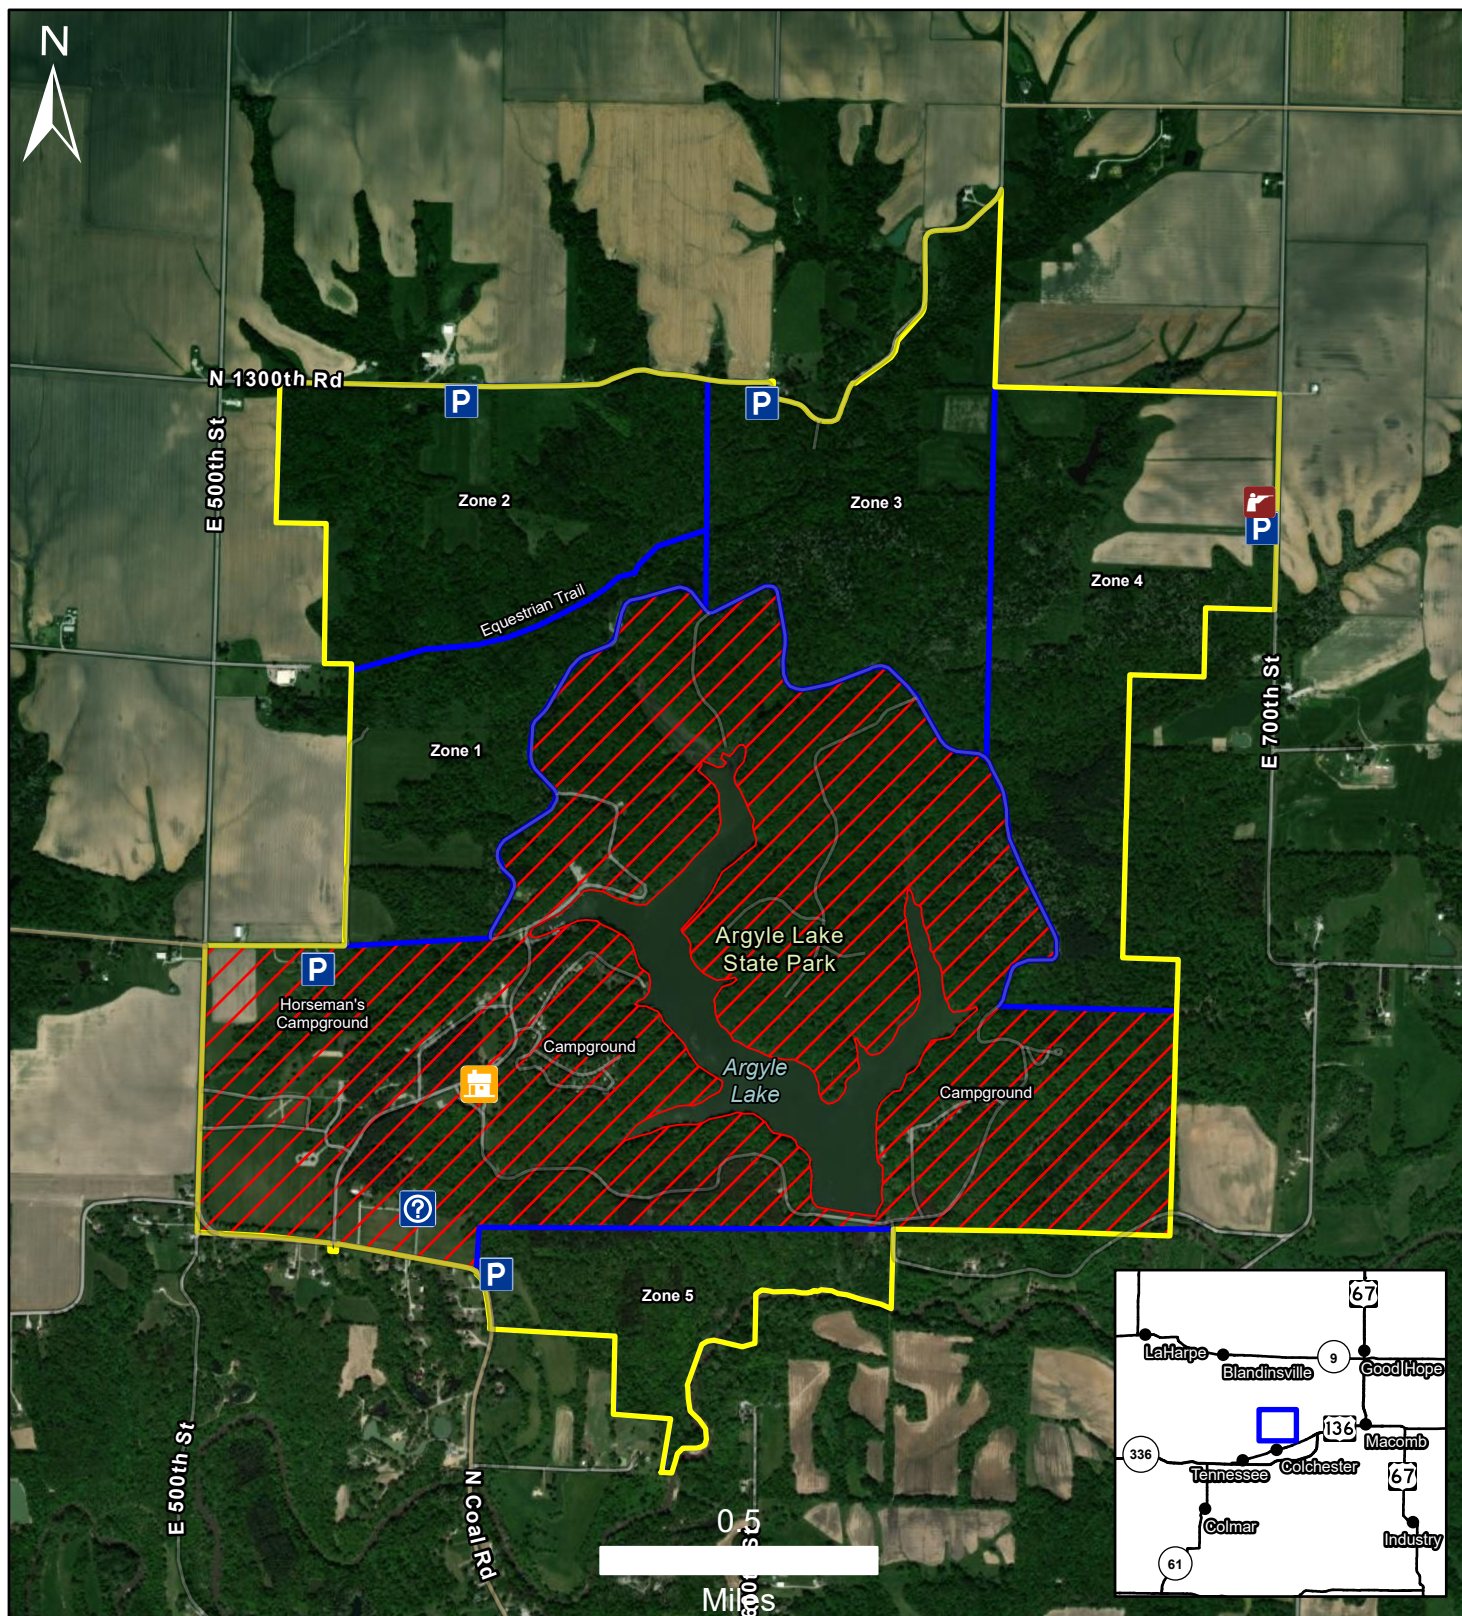

# Argyle Lake State Park

-  Boundary
-  Zones
-  Restricted Area
-  Site Office
-  Parking Lot
-  Hunter Check Station
-  Trap Range

Argyle Lake SP  
 640 Argyle Park Road  
 Colchester, IL 62326  
 309-776-3422