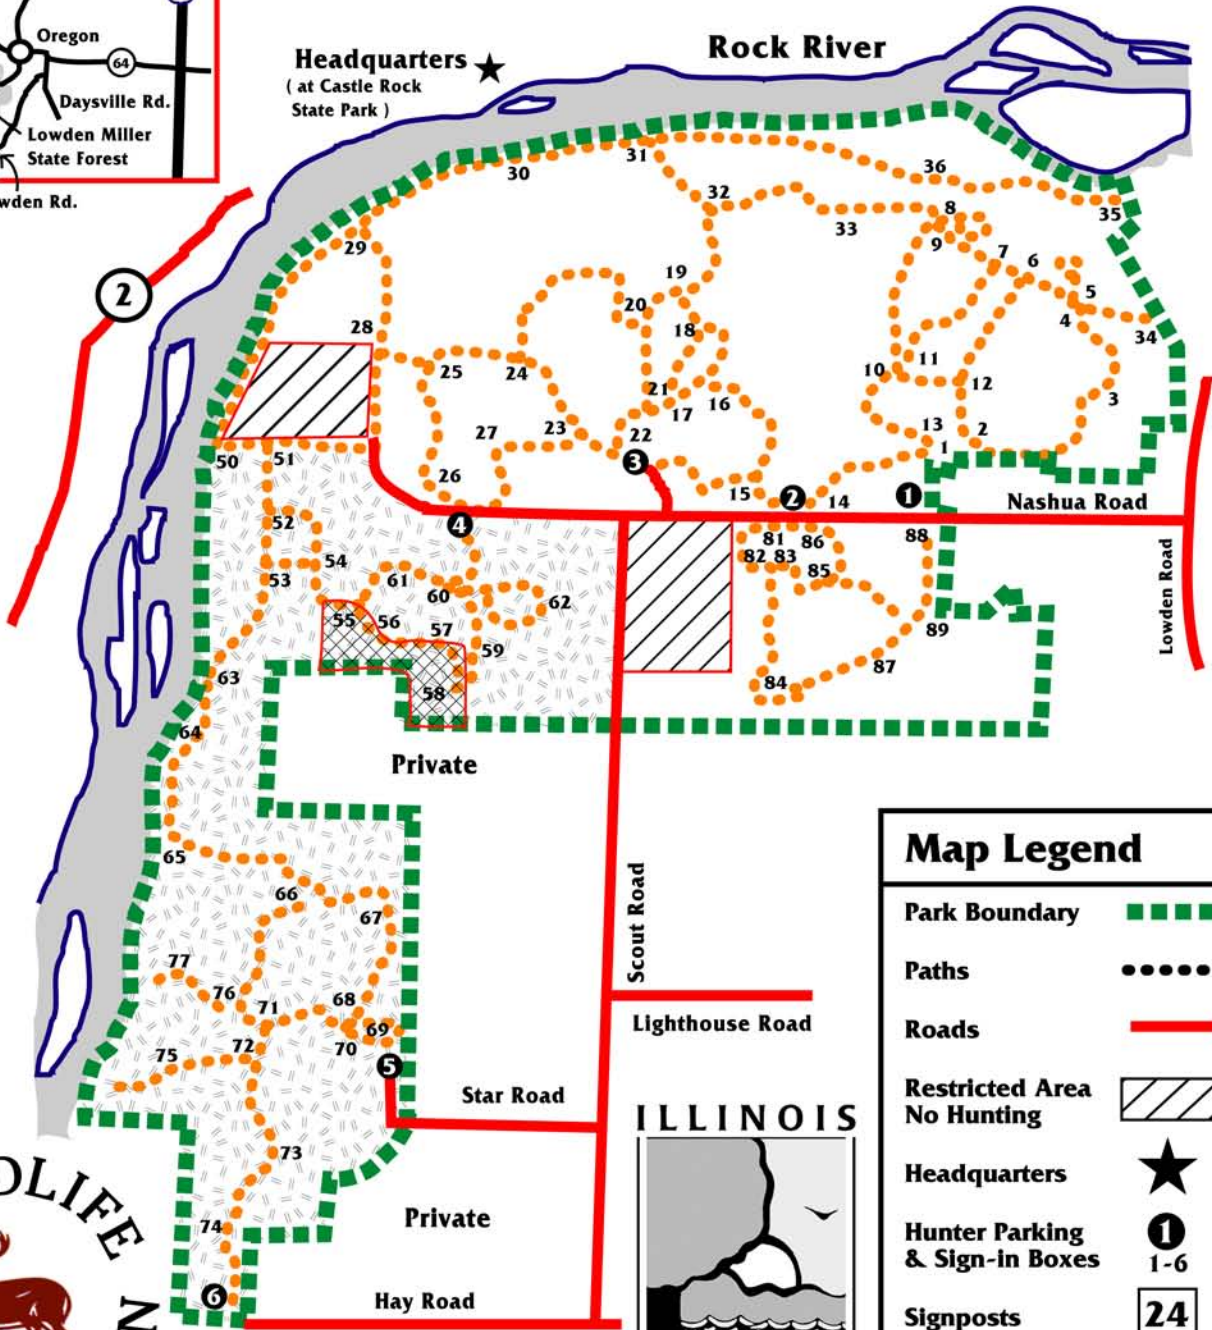

Lowden-Miller State Forest

Illinois Department of Natural Resources

Regional Map

1/2 Mile

Map Legend

- Park Boundary**
- Paths**
- Roads**
- Restricted Area No Hunting**
- Headquarters**
- Hunter Parking & Sign-in Boxes**
- Signposts**
- Squirrel Hunting Area**
- Restricted No Firearm Hunting**