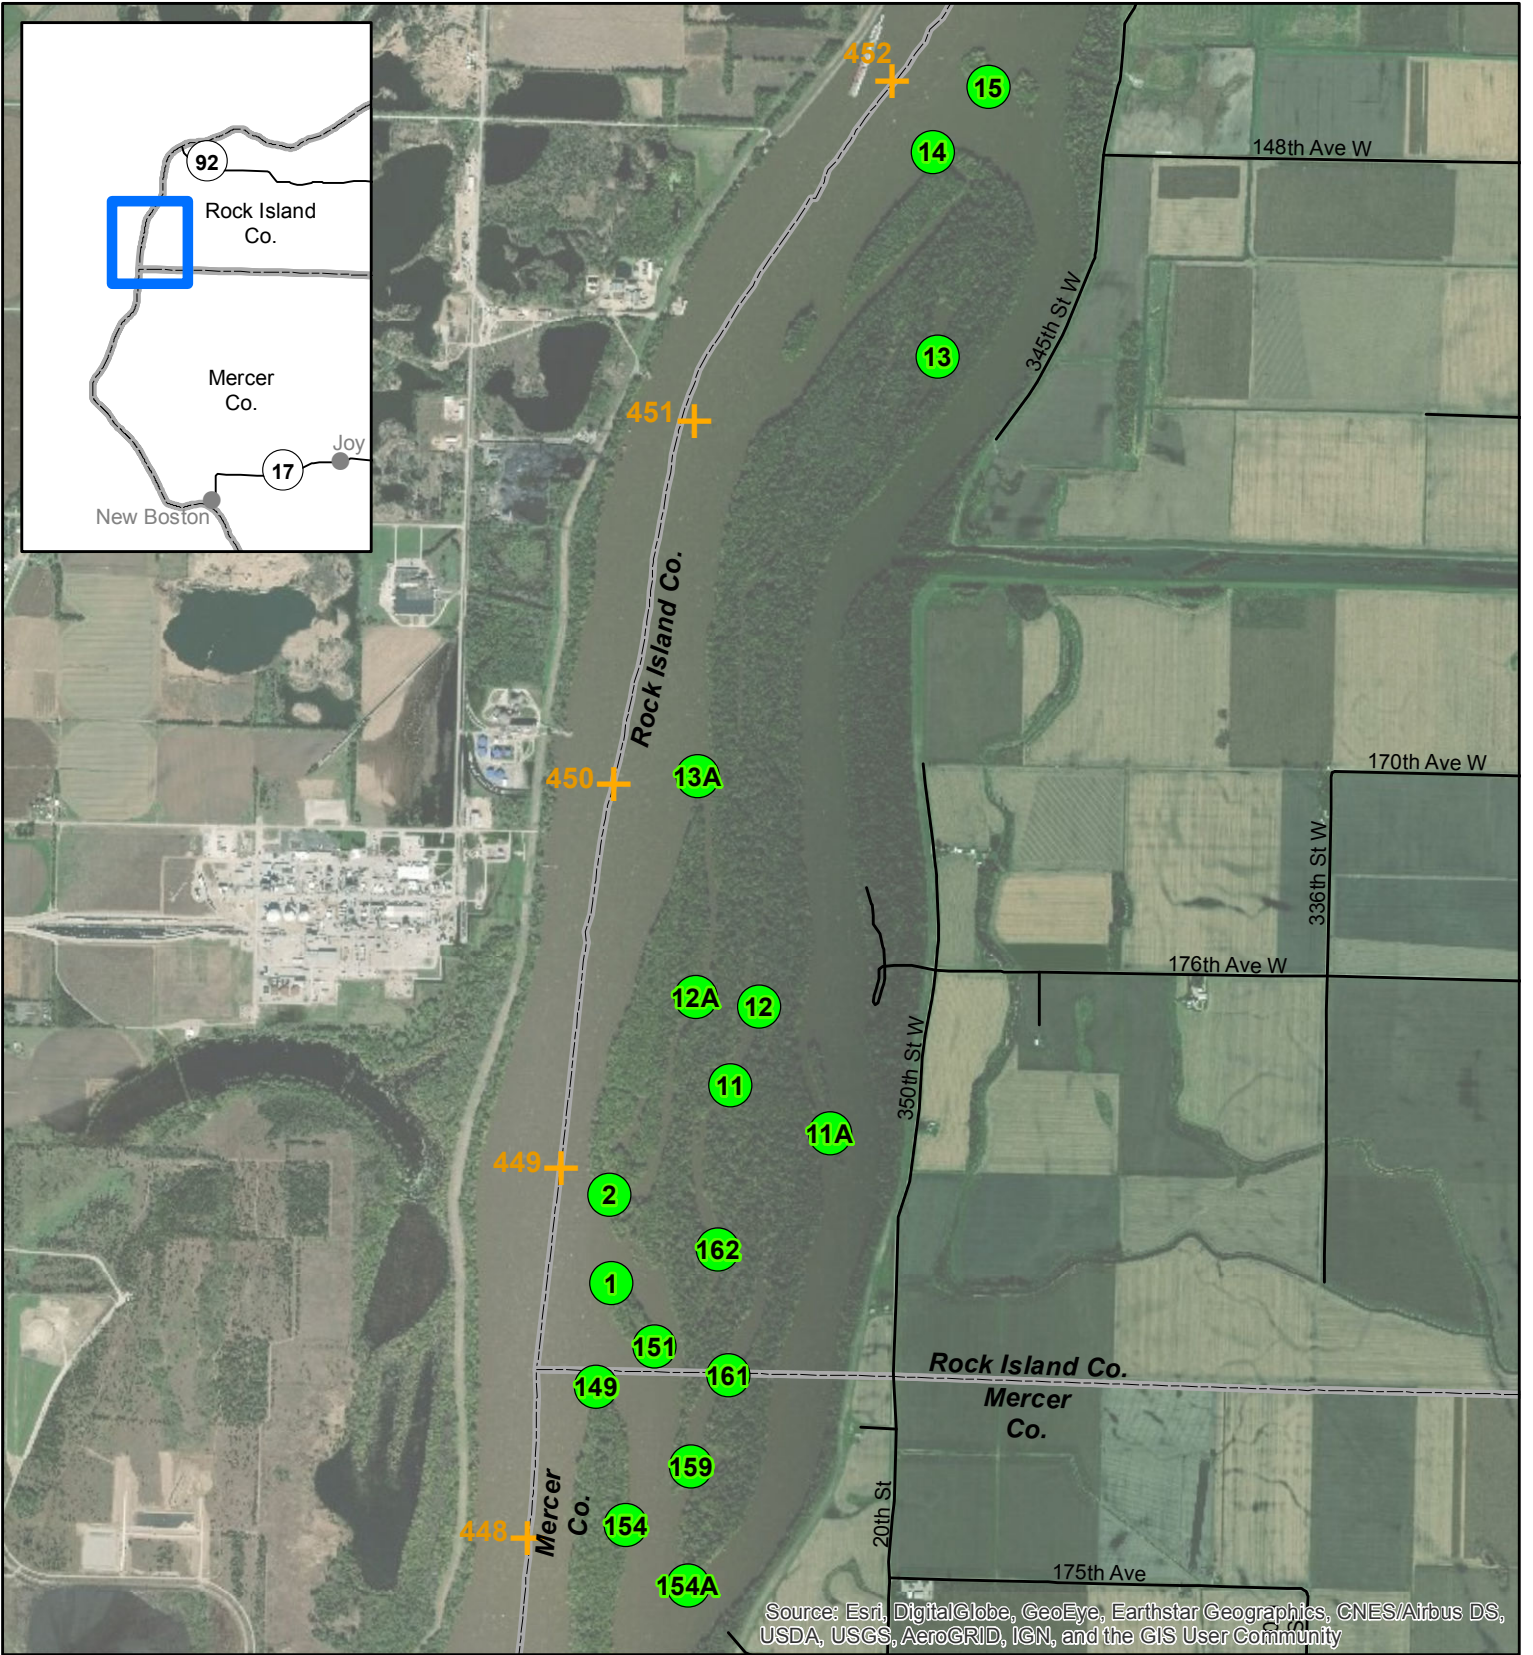

River Pool 17

Waterfowl Blinds

Source: Esri, DigitalGlobe, GeoEye, Earthstar Geographics, CNES/Airbus DS, USDA, USGS, AeroGRID, IGN, and the GIS User Community

- Parking Lot
- IDNR Property
- River Mile
- Boat Access
- Waterfowl Blinds
- Refuge

Map not to be used for Navigation

River Pool 17

Waterfowl Blinds

Source: Esri, DigitalGlobe, GeoEye, Earthstar Geographics, CNES/Airbus DS, USDA, USGS, AeroGRID, IGN, and the GIS User Community

- Parking Lot
- IDNR Property
- River Mile
- Boat Access
- Waterfowl Blinds
- Refuge

Map not to be used for Navigation