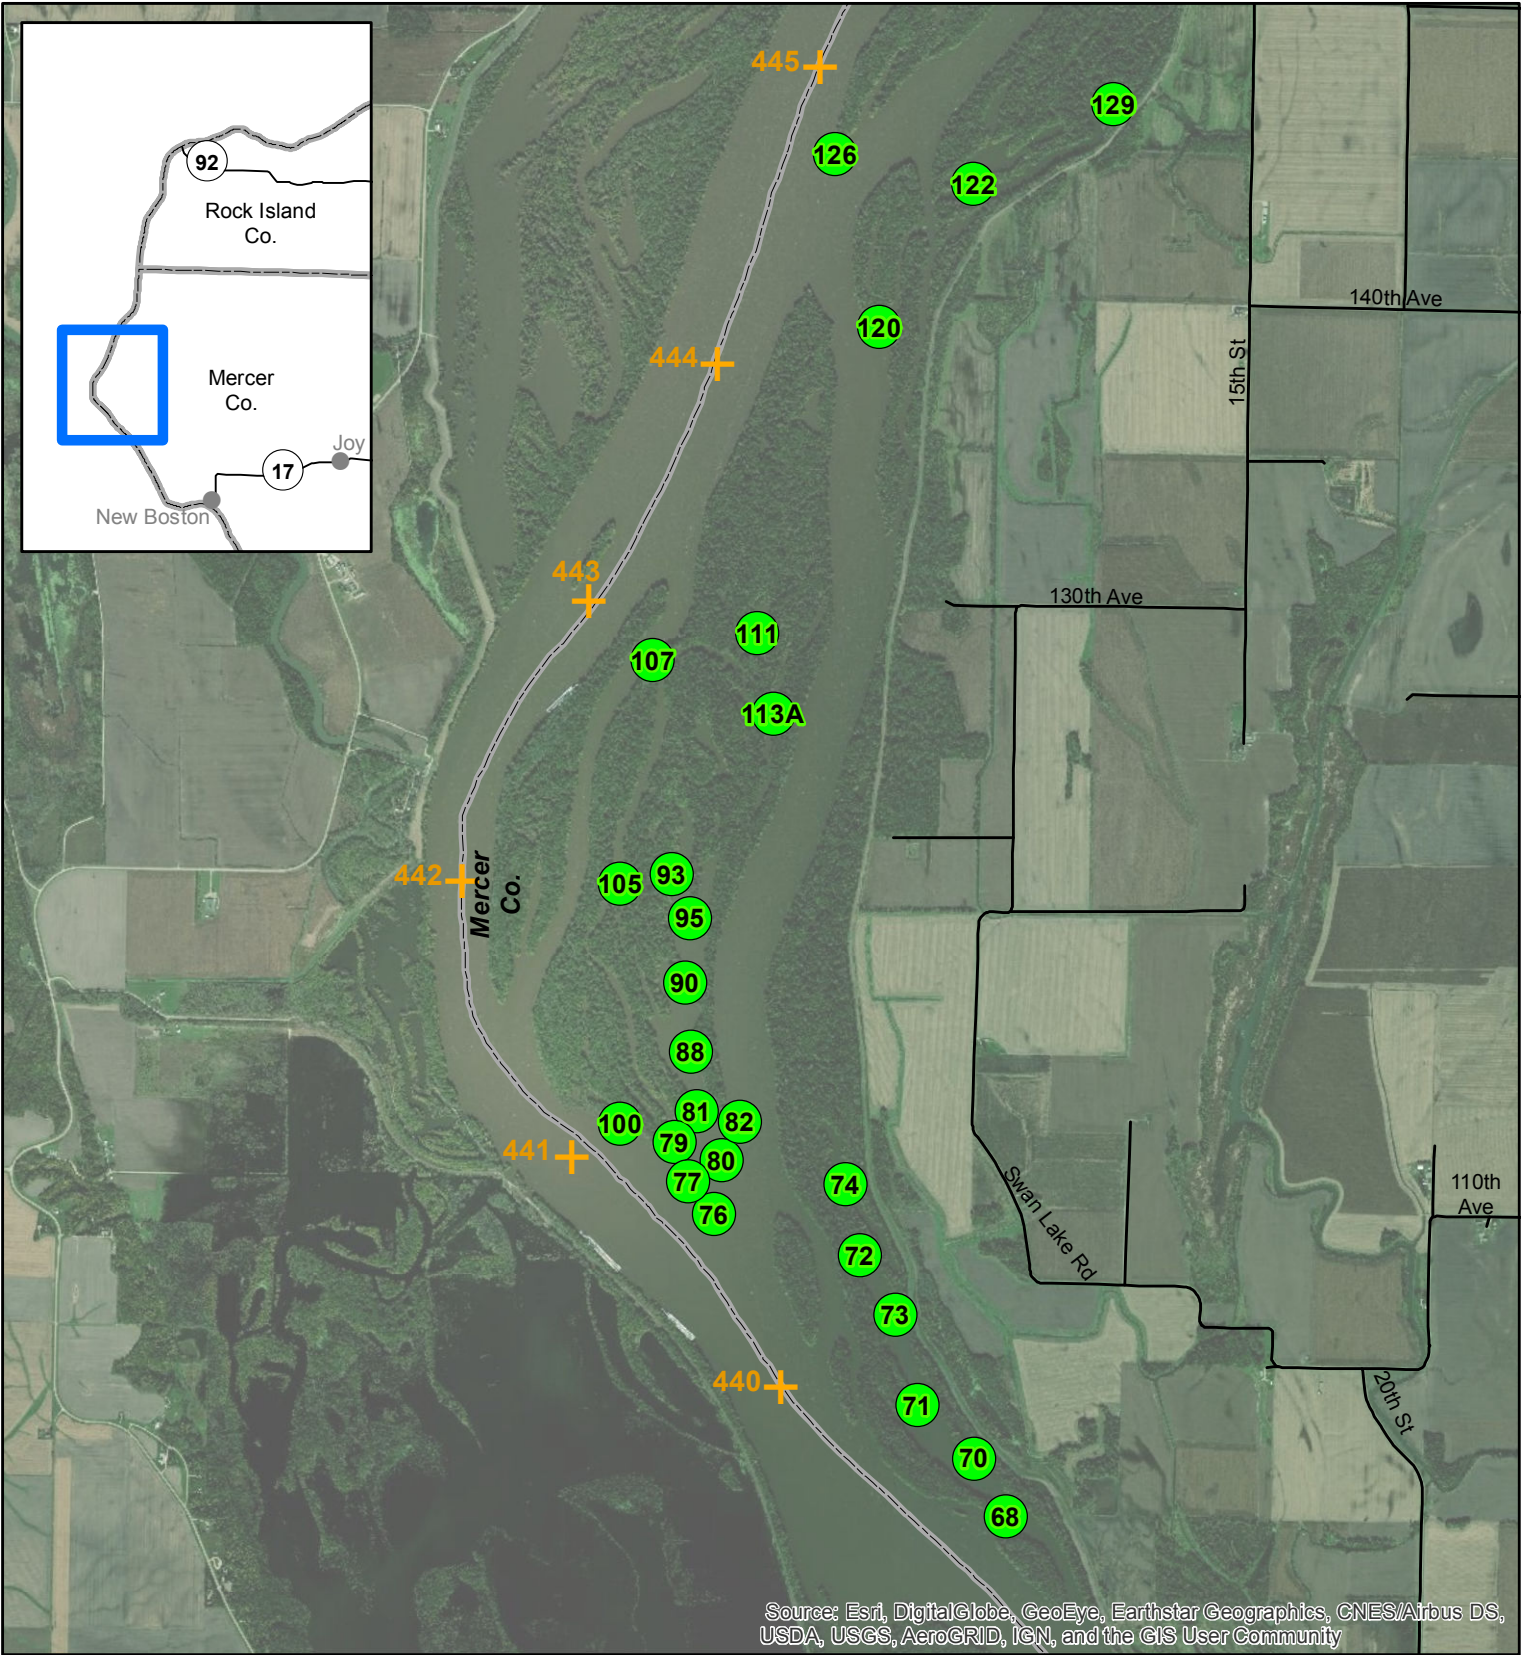

River Pool 17

Waterfowl Blinds

Source: Esri, DigitalGlobe, GeoEye, Earthstar Geographics, CNES/Airbus DS, USDA, USGS, AeroGRID, IGN, and the GIS User Community

- Parking Lot
- IDNR Property
- River Mile
- Boat Access
- Waterfowl Blinds
- Refuge

Map not to be used for Navigation

River Pool 17

Waterfowl Blinds

Source: Esri, DigitalGlobe, GeoEye, Earthstar Geographics, CNES/Airbus DS, USDA, USGS, AeroGRID, IGN, and the GIS User Community

- Parking Lot
- IDNR Property
- River Mile
- Boat Access
- Waterfowl Blinds
- Refuge

Map not to be used for Navigation