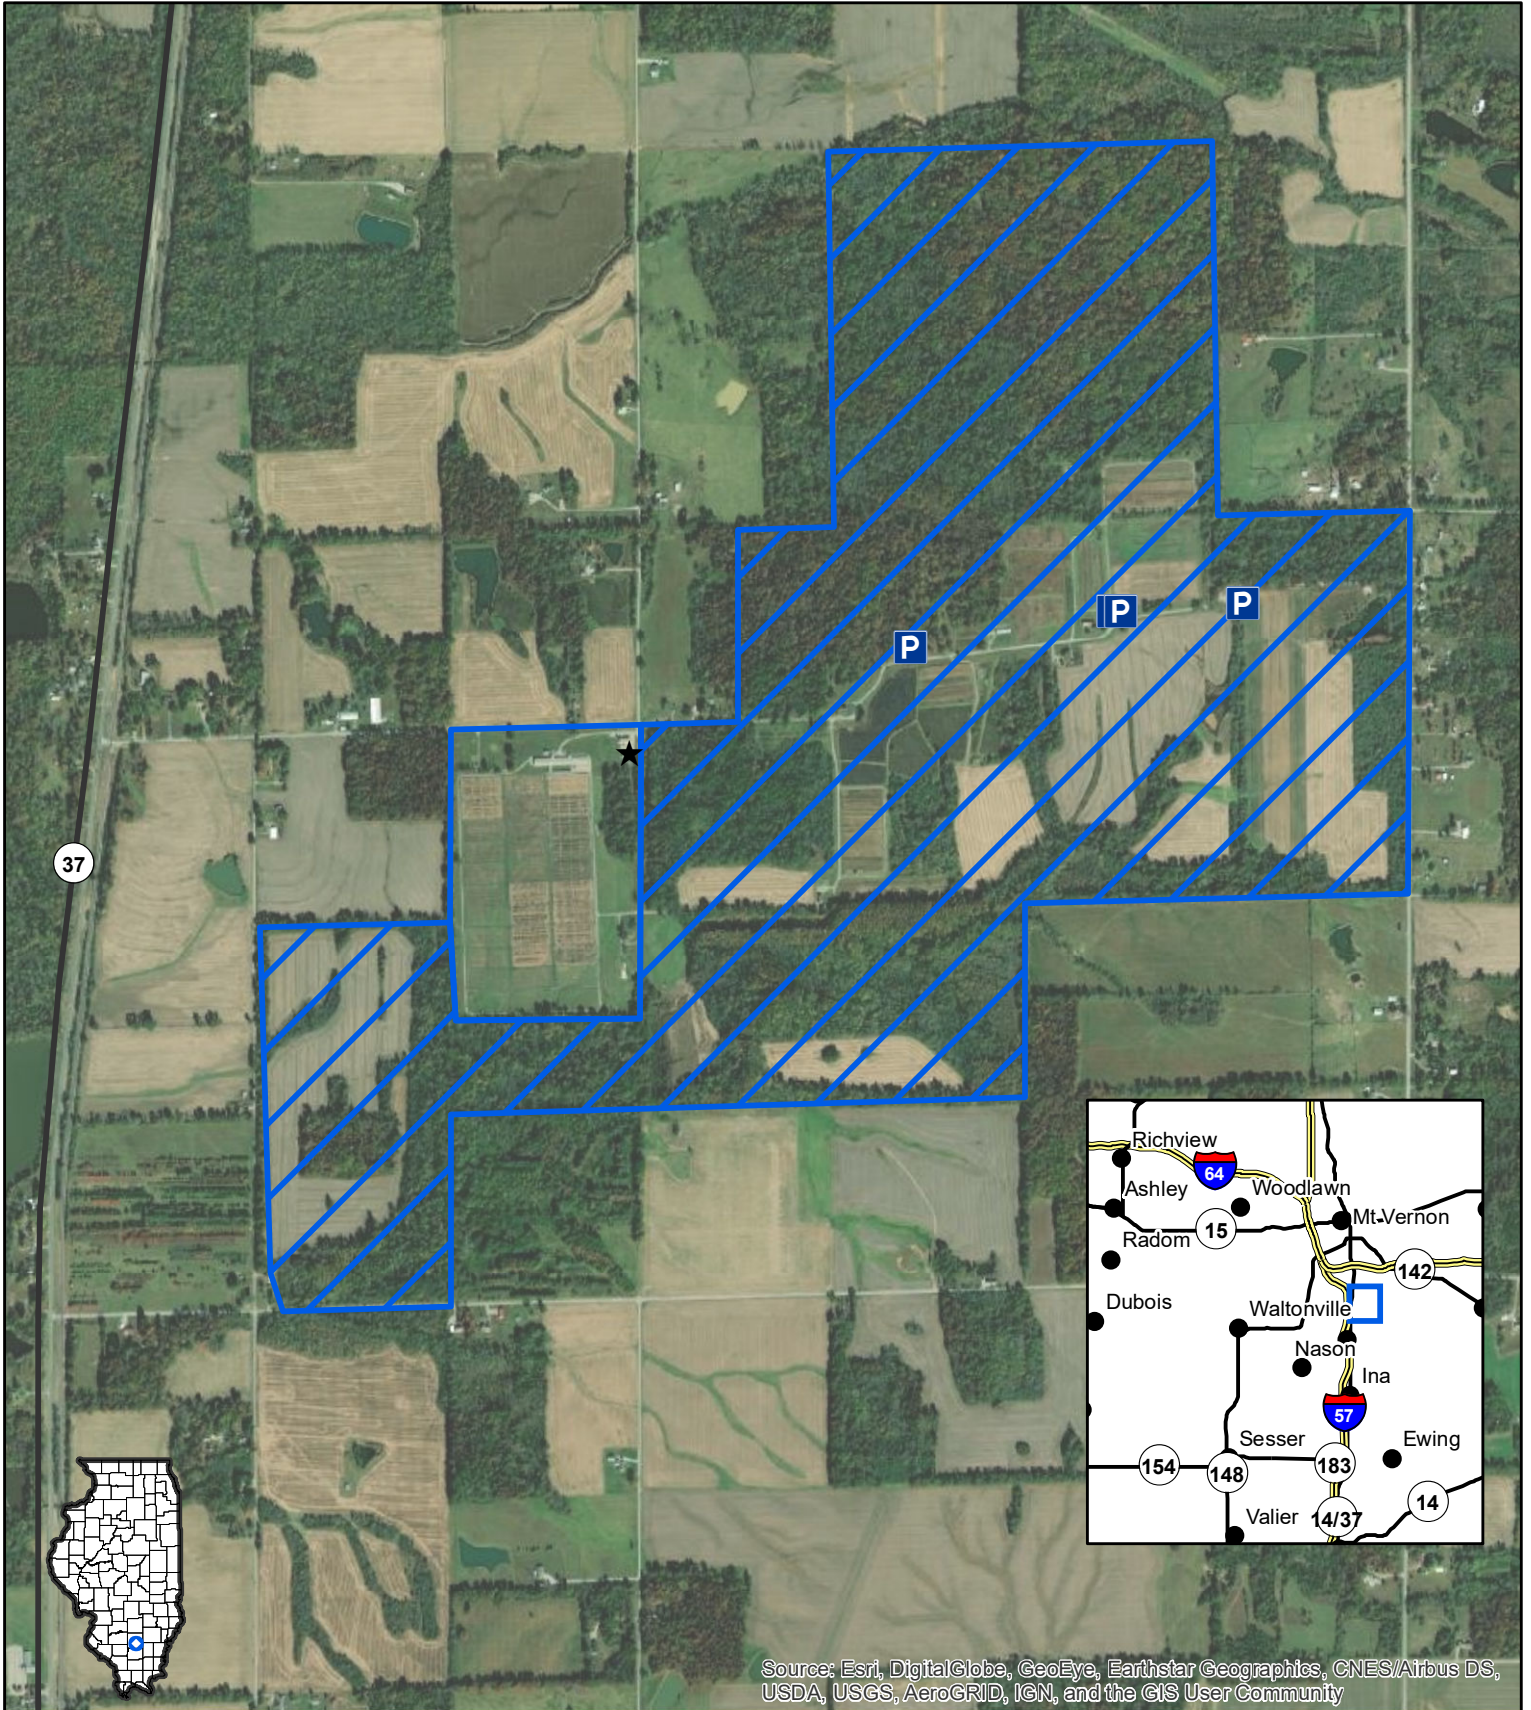

Mt. Vernon Game Propagation Center

Source: Esri, DigitalGlobe, GeoEye, Earthstar Geographics, CNES/Airbus DS, USDA, USGS, AeroGRID, IGN, and the GIS User Community

 Hunting
 No Hunting

 Parking Lot
 Site Office

0.2
 Mile

Mt. Vernon Game Propagation Center
 13995 E. Game Farm Rd., Mt. Vernon, IL 62864
 Phone: 618/242-0830