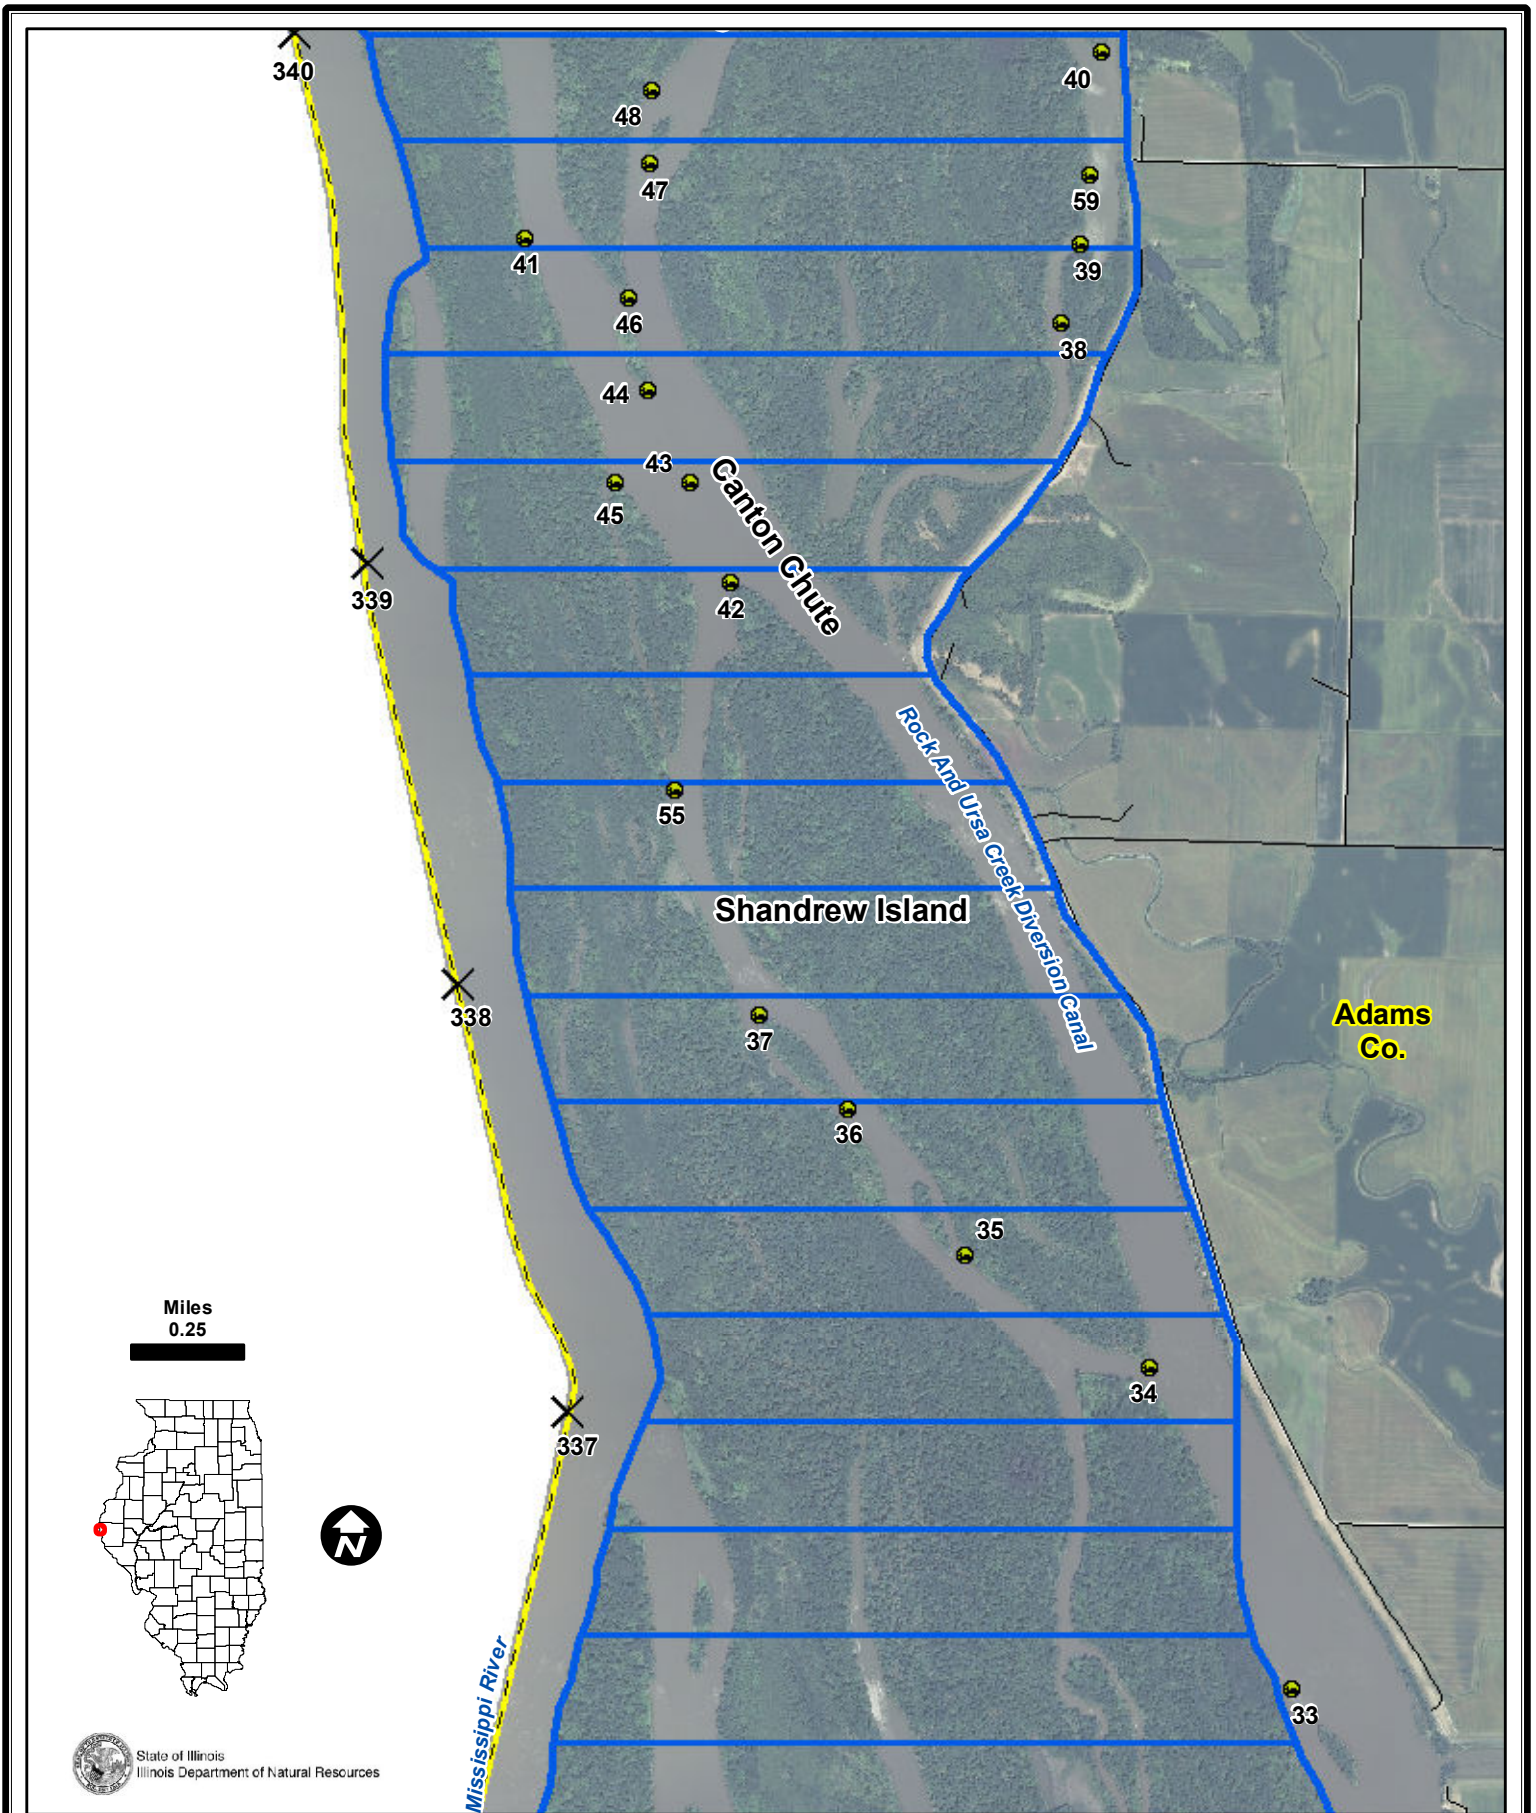

State of Illinois
Illinois Department of Natural Resources

- ✕ River Mile
 Quincy Bay WMU
 ● Waterfowl Blind
- ⚓ Boat Access
 IDNR Managed Area
 State / County Line

Mississippi River Pool 21

State of Illinois
Illinois Department of Natural Resources

- X River Mile
- Great River NWR
- IDNR Managed Area
- State / County Line
- 🕒 Waterfowl Blind

Mississippi River Pool 21

Adams Co.

Mississippi River Pool 21

State of Illinois
Illinois Department of Natural Resources

- ✕ River Mile

🦆 Waterfowl Blind
- 📐 Great River NWR

📏 State / County Line

✕ River Mile

Great River NWR

Waterfowl Blind

Mississippi River Pool 21

Camp Ground

Boat Access

State / County Line