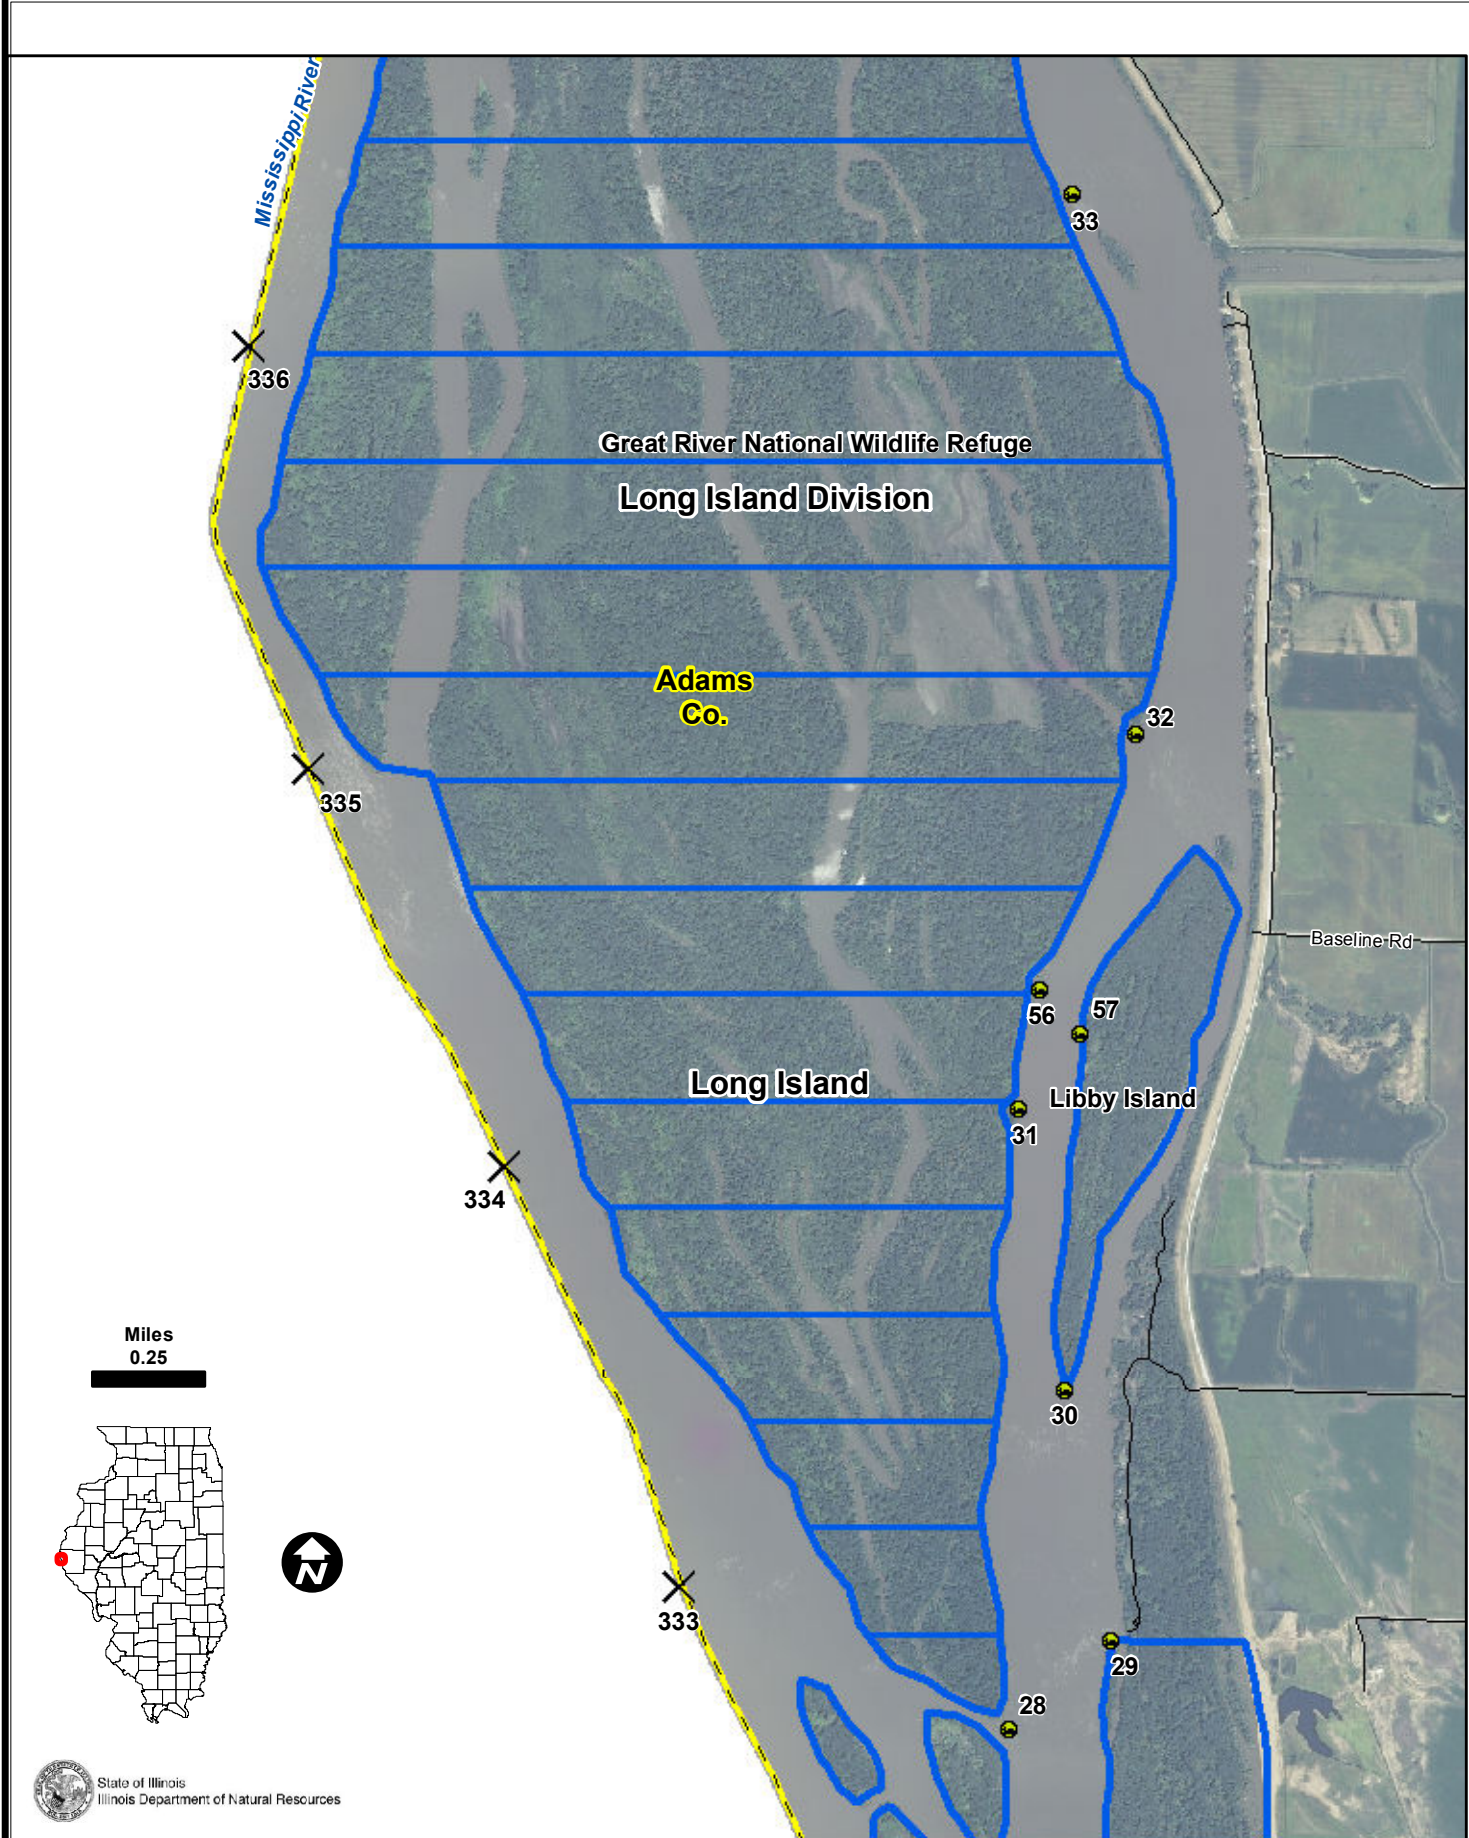

State of Illinois
Illinois Department of Natural Resources

- ✕ River Mile
 Quincy Bay WMU
 ● Waterfowl Blind
- ⚓ Boat Access
 IDNR Managed Area
 State / County Line

Mississippi River Pool 21

State of Illinois
Illinois Department of Natural Resources

- X River Mile
- Great River NWR
- IDNR Managed Area
- State / County Line
- 🕒 Waterfowl Blind

Mississippi River Pool 21

Adams Co.

Mississippi River Pool 21

State of Illinois
Illinois Department of Natural Resources

- ✕ River Mile

🦆 Waterfowl Blind
- 📐 Great River NWR

📏 State / County Line

✕ River Mile

Great River NWR

Waterfowl Blind

Mississippi River Pool 21

Camp Ground

Boat Access

State / County Line