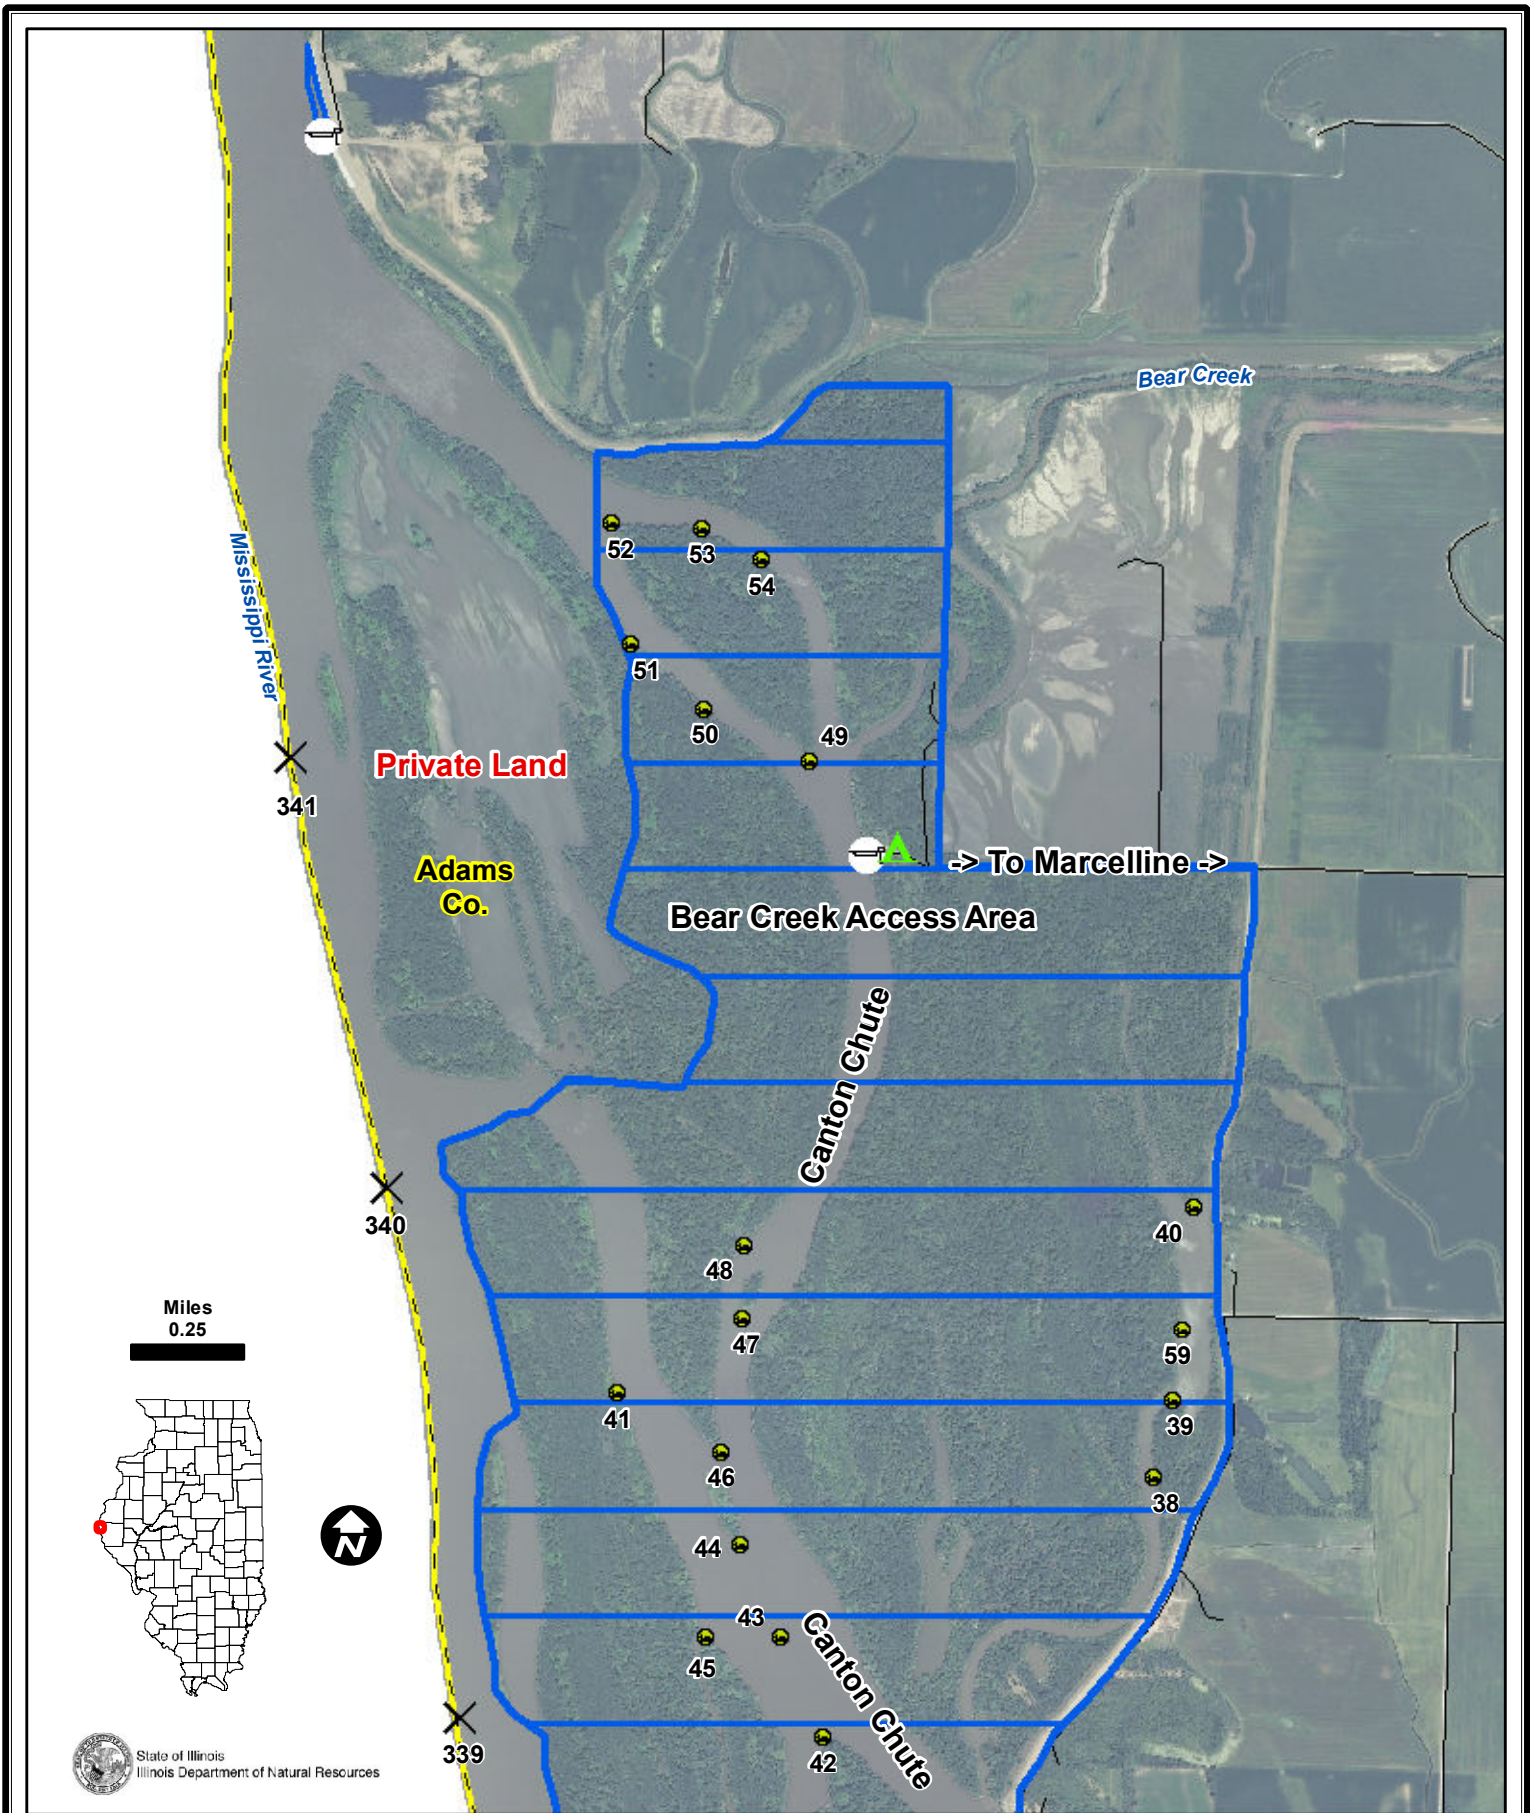

State of Illinois
Illinois Department of Natural Resources

- ✕ River Mile
 Quincy Bay WMU
 ● Waterfowl Blind
- ⚓ Boat Access
 IDNR Managed Area
 State / County Line

Mississippi River Pool 21

State of Illinois
Illinois Department of Natural Resources

- X River Mile
- Great River NWR
- IDNR Managed Area
- State / County Line
- 🕒 Waterfowl Blind

Mississippi River Pool 21

Adams Co.

Mississippi River Pool 21

State of Illinois
Illinois Department of Natural Resources

- ✕ River Mile

🦆 Waterfowl Blind
- 📐 Great River NWR

📏 State / County Line

✕ River Mile

Great River NWR

Waterfowl Blind

Mississippi River Pool 21

Camp Ground

Boat Access

State / County Line