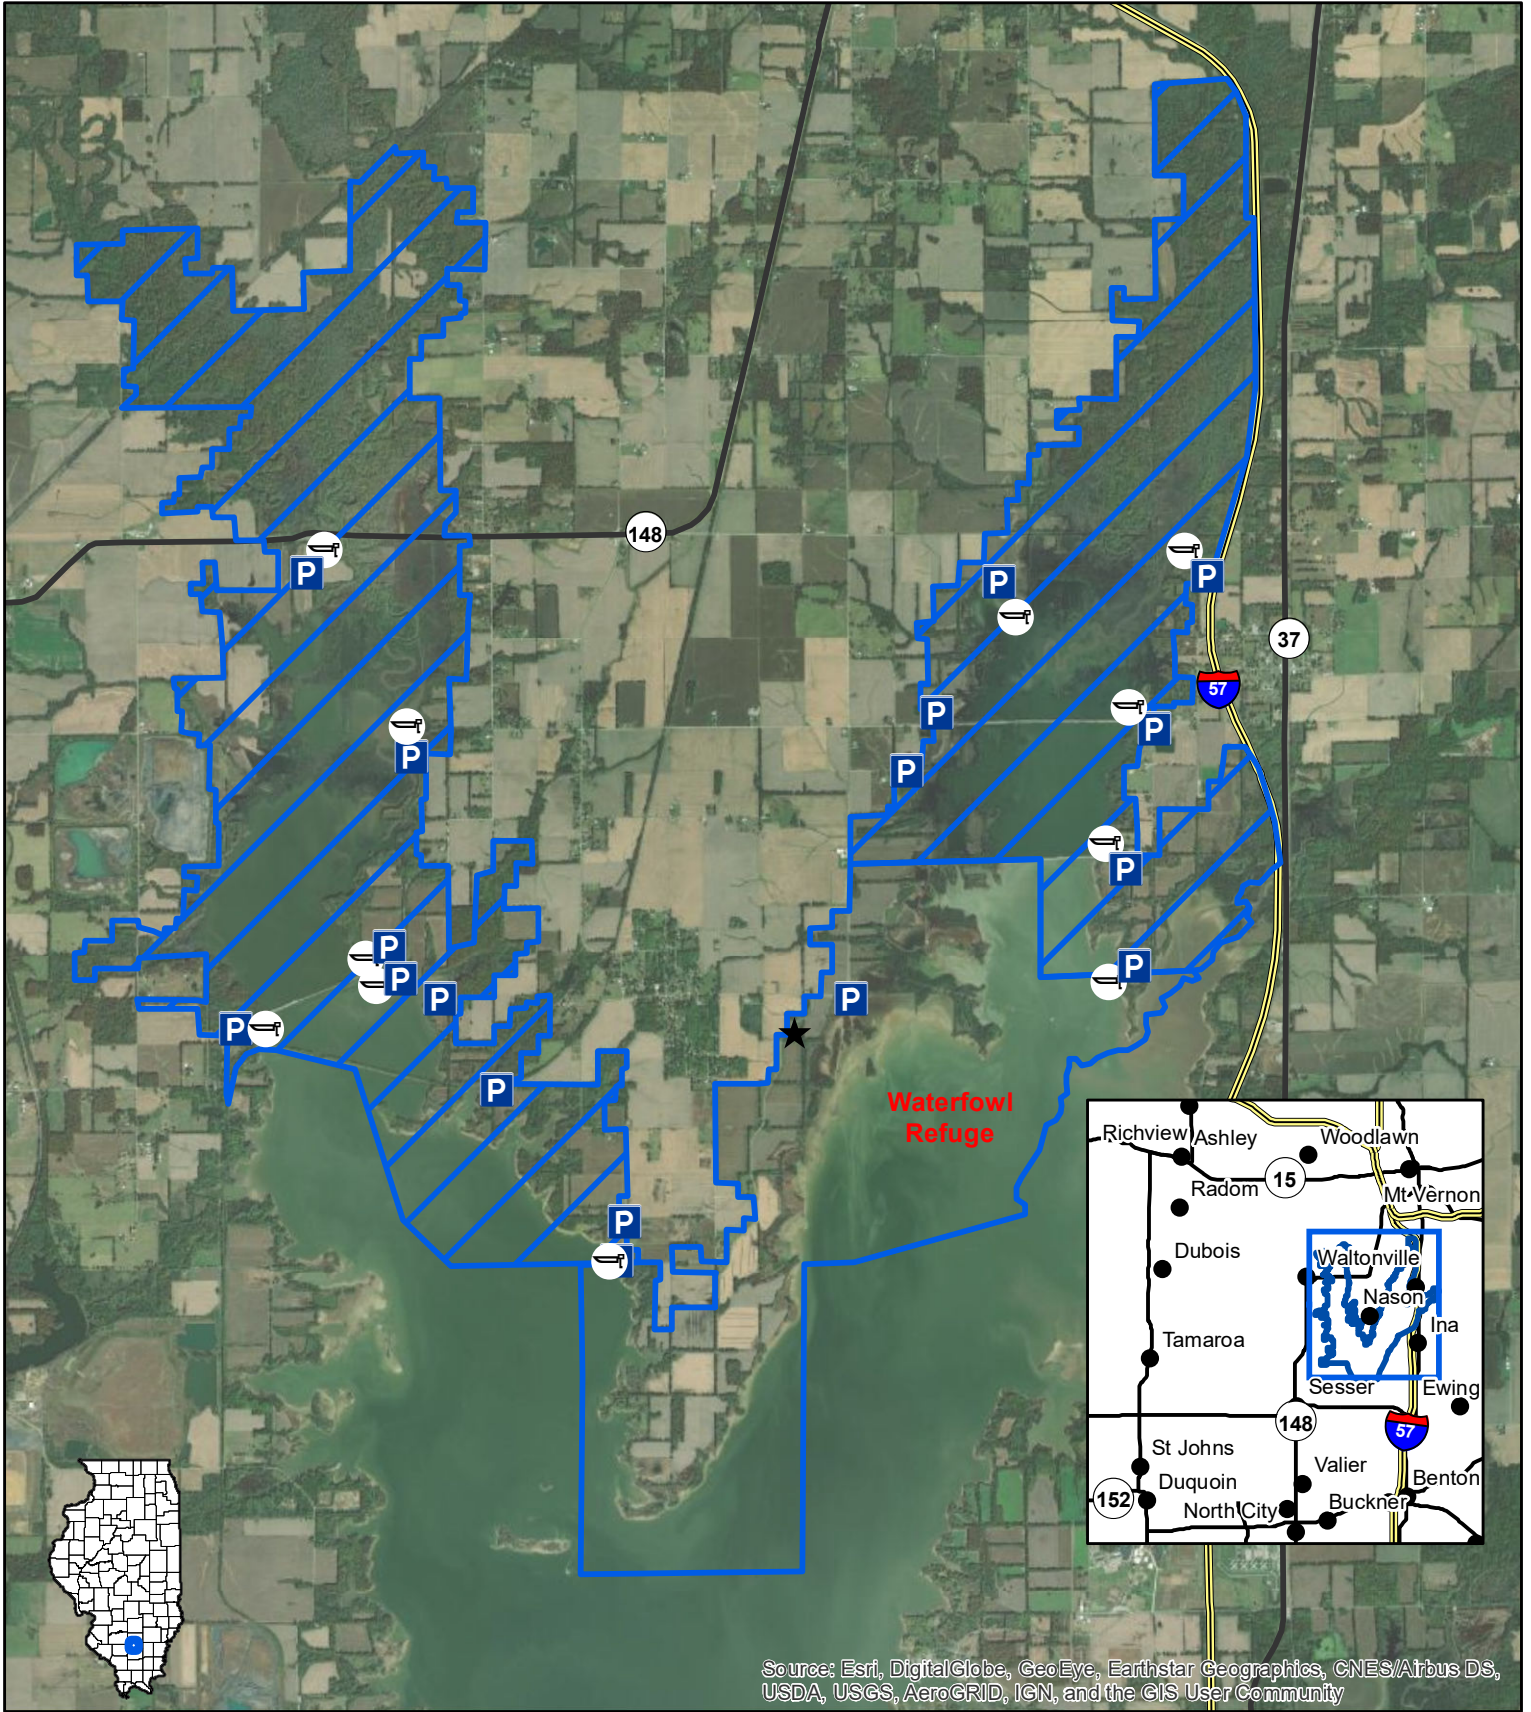

# Rend Lake State and Fish and Wildlife Area

Source: Esri, DigitalGlobe, GeoEye, Earthstar Geographics, CNES/Airbus DS, USDA, USGS, AeroGRID, IGN, and the GIS User Community

-  Hunting
-  No Hunting
-  Boat Access
-  Parking Lot
-  Site Office

Rend Lake State Fish and Wildlife Area  
 10885 E. Jefferson Rd., Bonnie, IL 62816  
 Phone: 618/279-3110