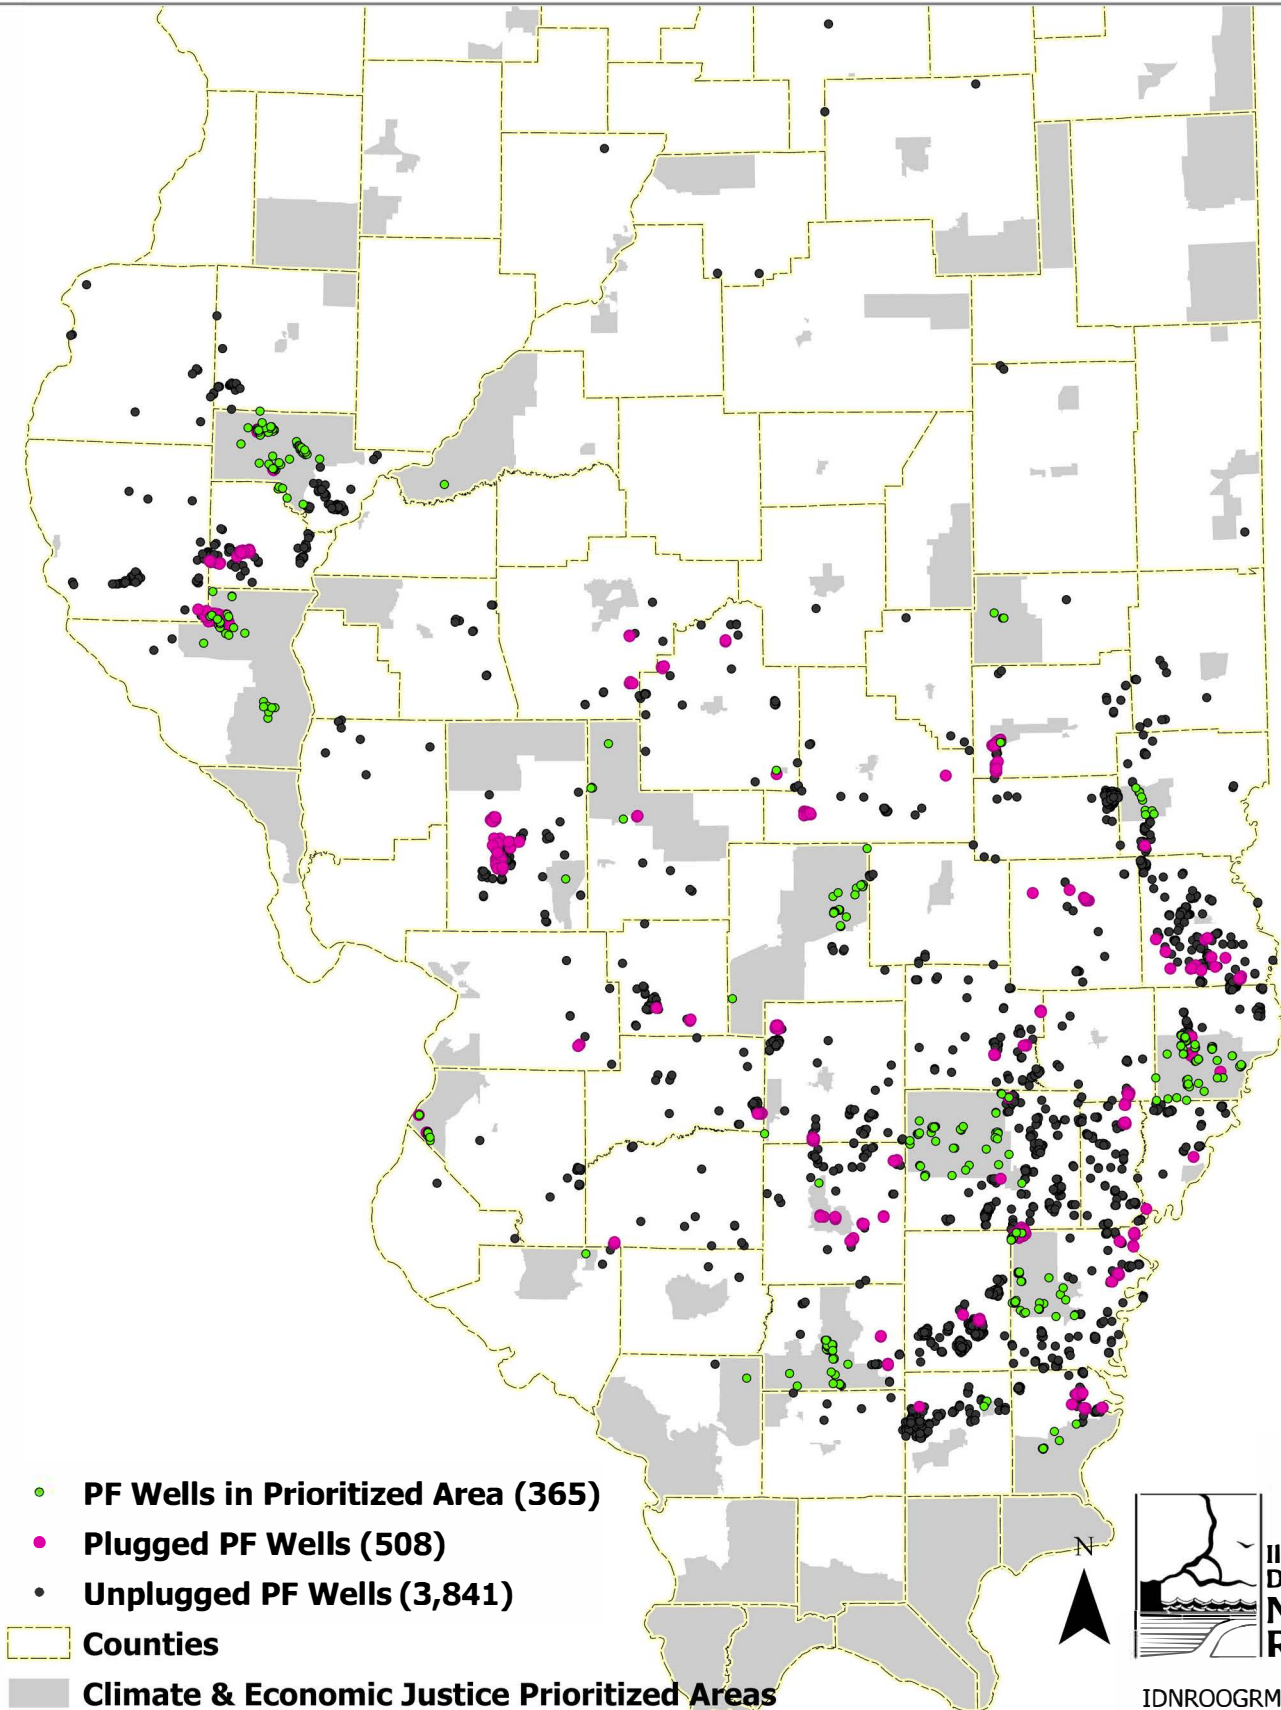

Plugging and Restoration Fund (PRF) Program in Illinois

Illinois
Department of
**Natural
Resources**

IDNROGRMClarke20240516