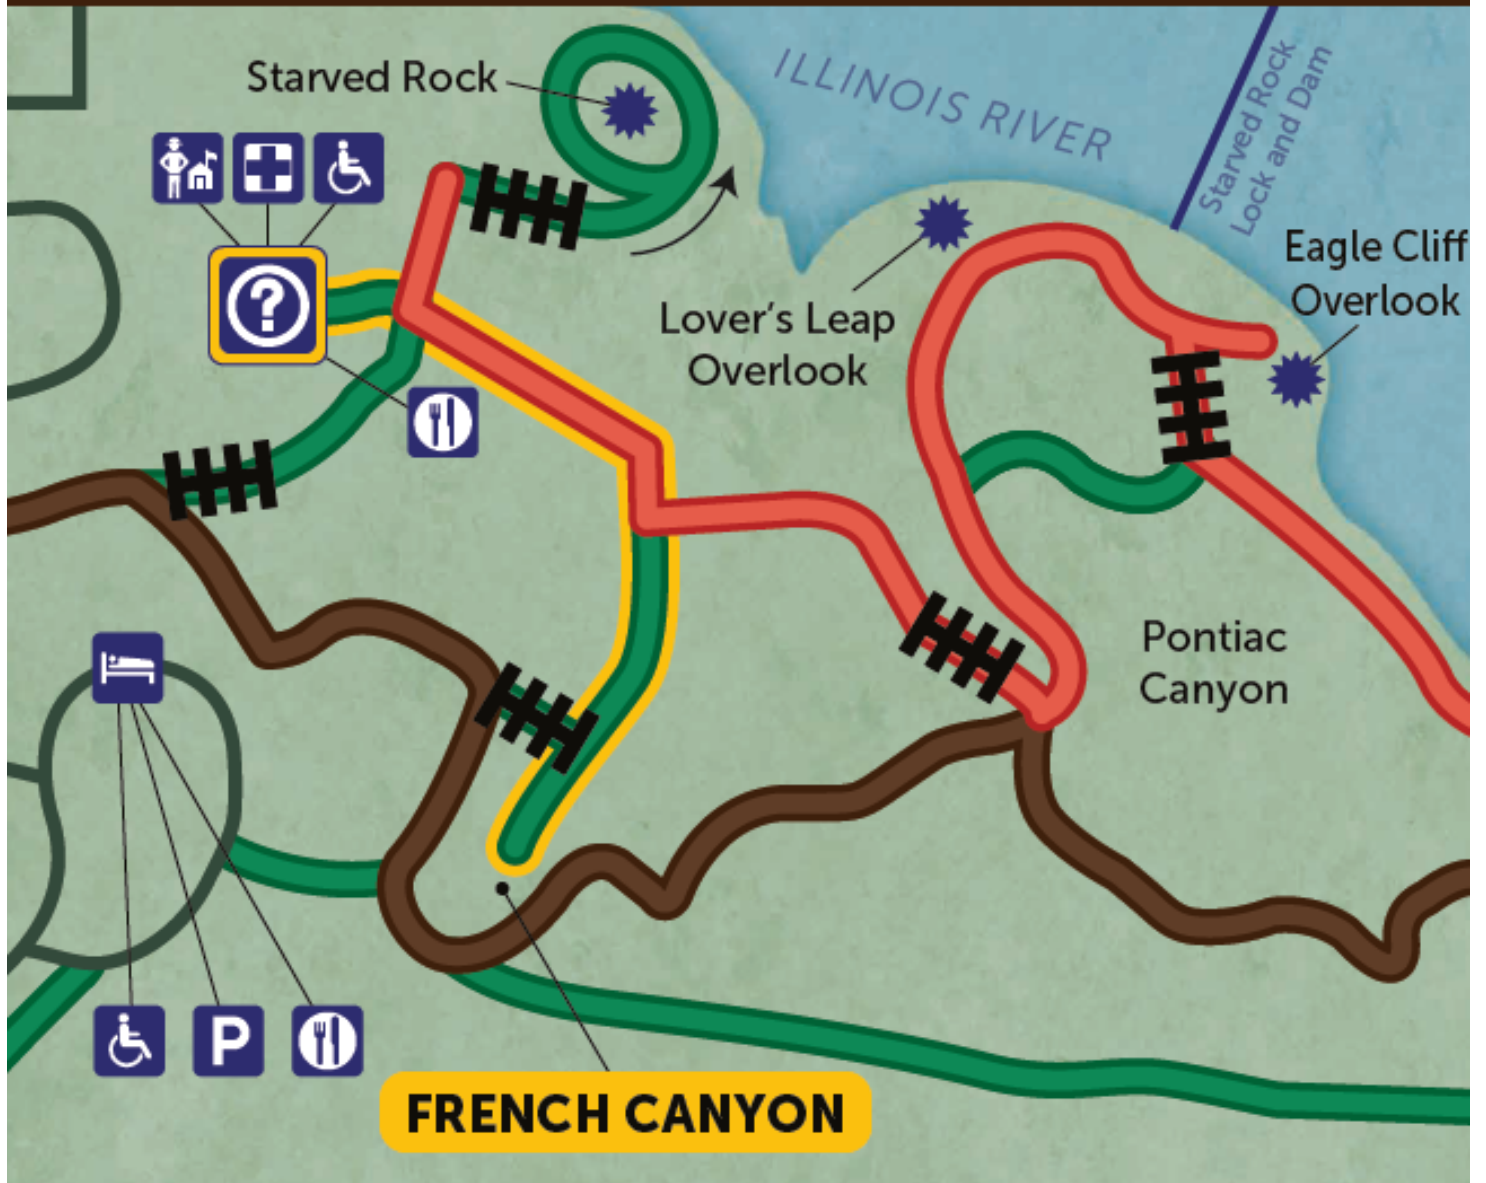

French Canyon – Waterfall

FRENCH CANYON

Walking Distance **ROUND TRIP** – 0.8 miles
Walking Time – 45 minutes
Difficulty – **EASY TO MODERATE** with 1 stone staircase
1/4 paved, 3/4 sandstone, dirt, or sand mixture