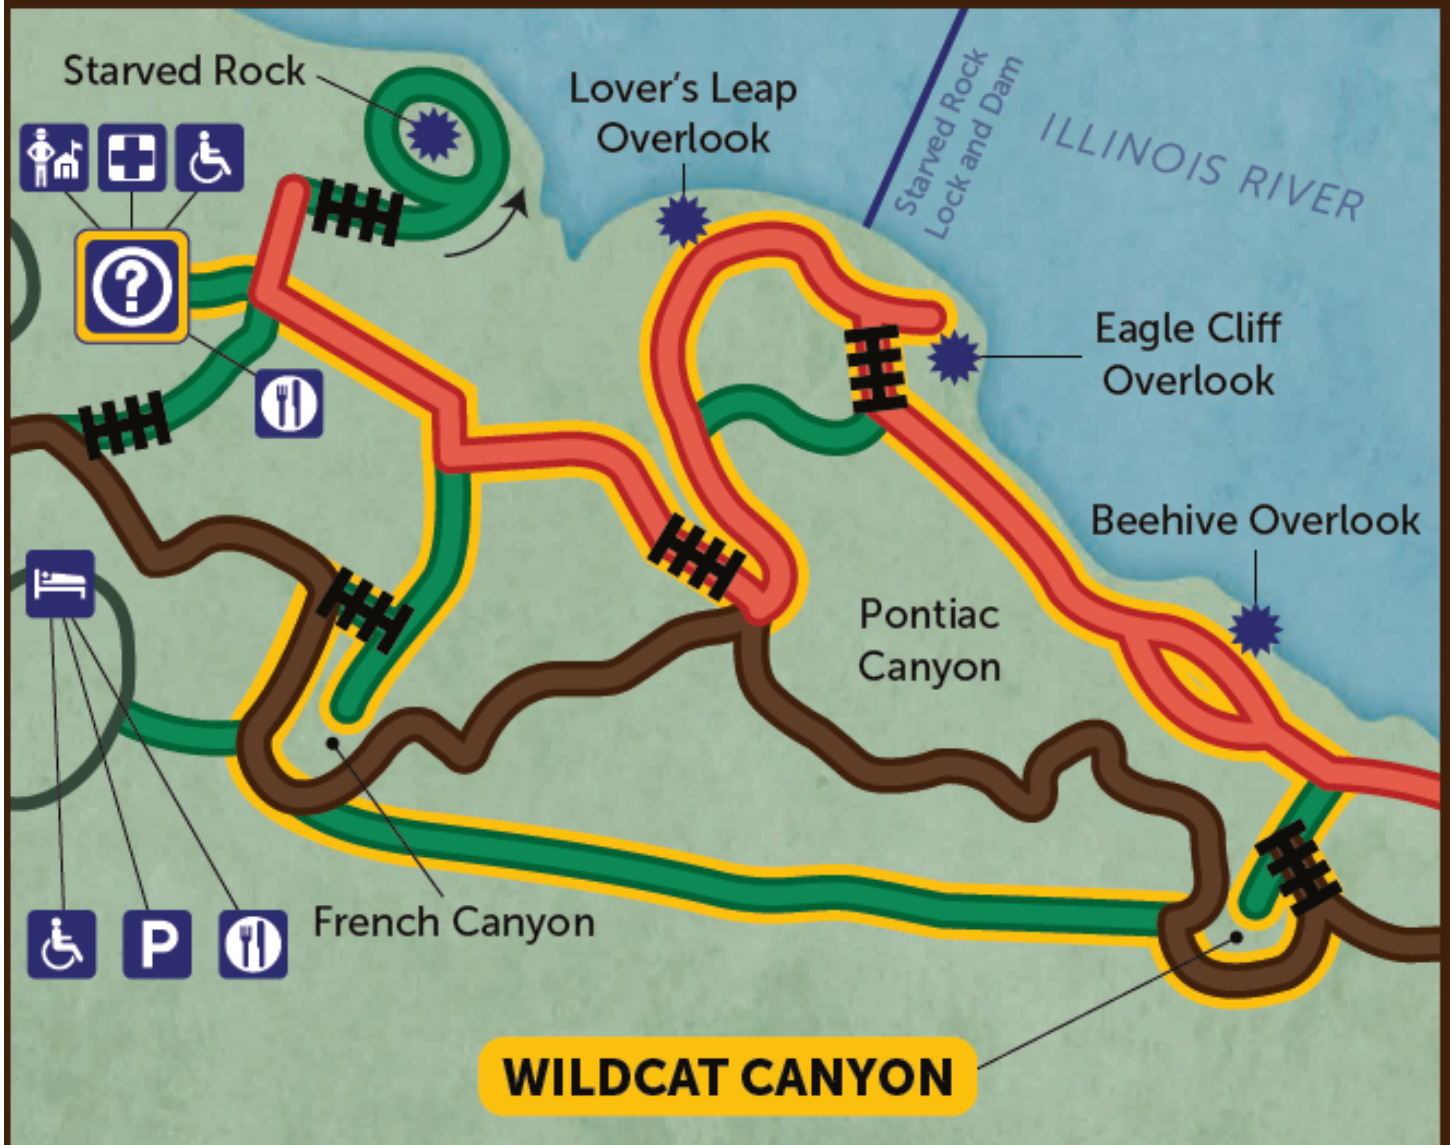

Wildcat Canyon – Waterfalls at French and Wildcat Canyon

Walking Distance **ROUND TRIP** – 2 miles

Walking Time – 1.5 hours

Difficulty – **MODERATE** with 9 staircases

1/4 paved, 3/4 sandstone, dirt, or sand mixture