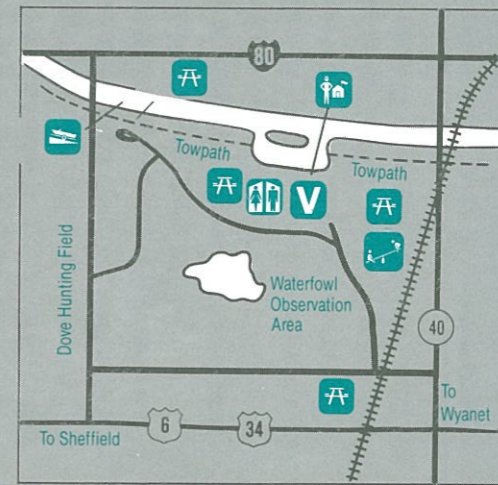

## Hennepin Canal Parkway State Park

### Legend

- Aqueducts
- Locks
- Restored Locks
- Boat Launch
- Day Use Areas
- Four-Lane Highways
- Paved Roads
- Picnic Area
- Playground
- Visitor Center
- Park Office
- Restrooms