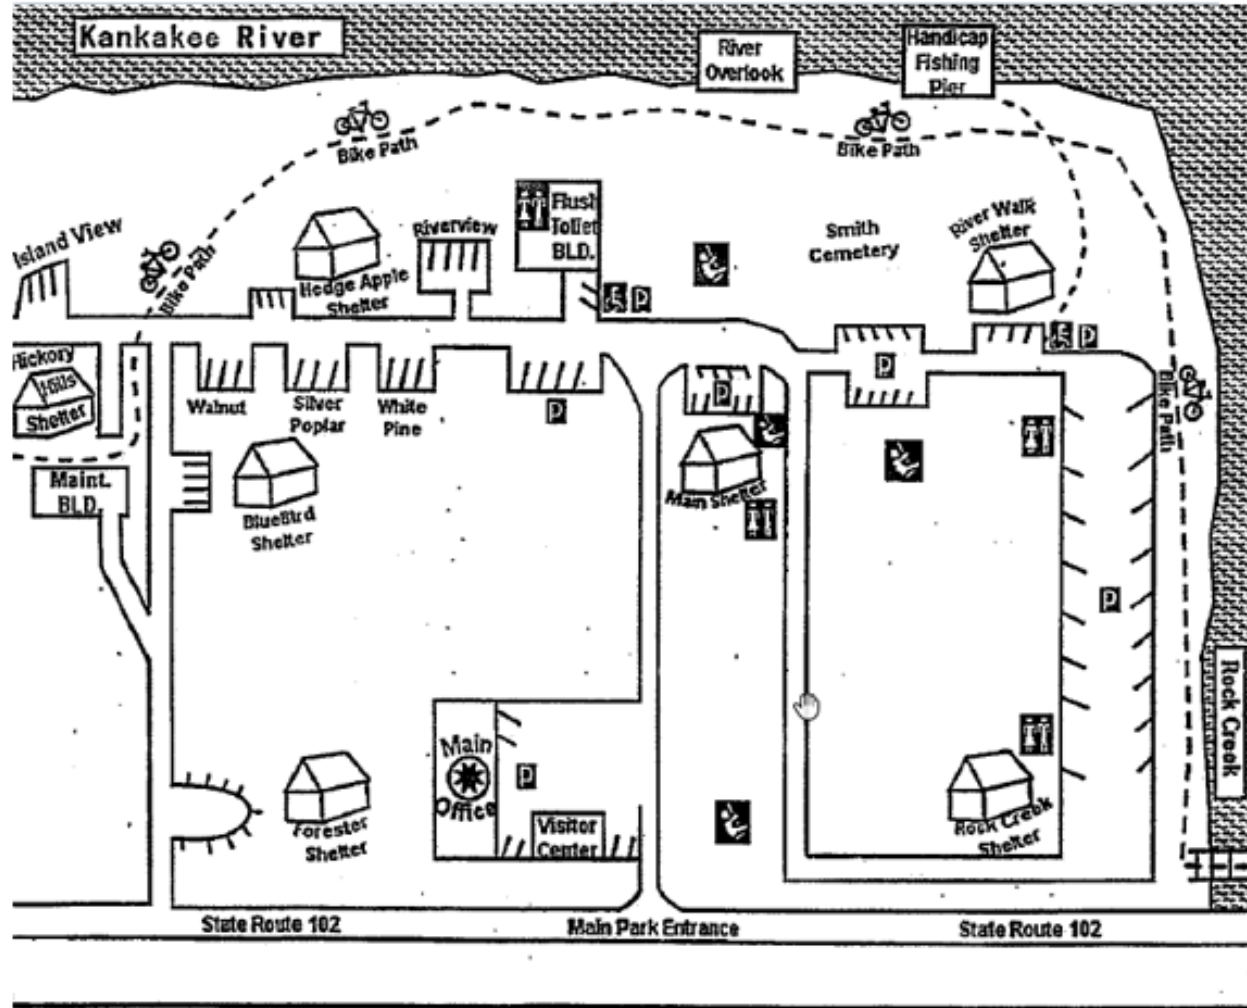

Kankakee River State Park Reservable Shelters

Shelter Reservations:

\$50 / shelter per day

Camp.ExploreMoreIL.com

Main, River Walk &

Rock Creek Shelters

Have electricity

Park Office

(815) 933-1383

<https://dnr.illinois.gov>

Playground

Restroom

Parking

Alcohol is not permitted in Kankakee River State Park

Summer Hours: 7 am – 8 pm

Winter Hours: 7 am – 6 pm

Groups of 25 or more are required to obtain a free permit from the park office.

RESERVE SHELTERS AT: CAMP.EXPLOREMOREIL.com