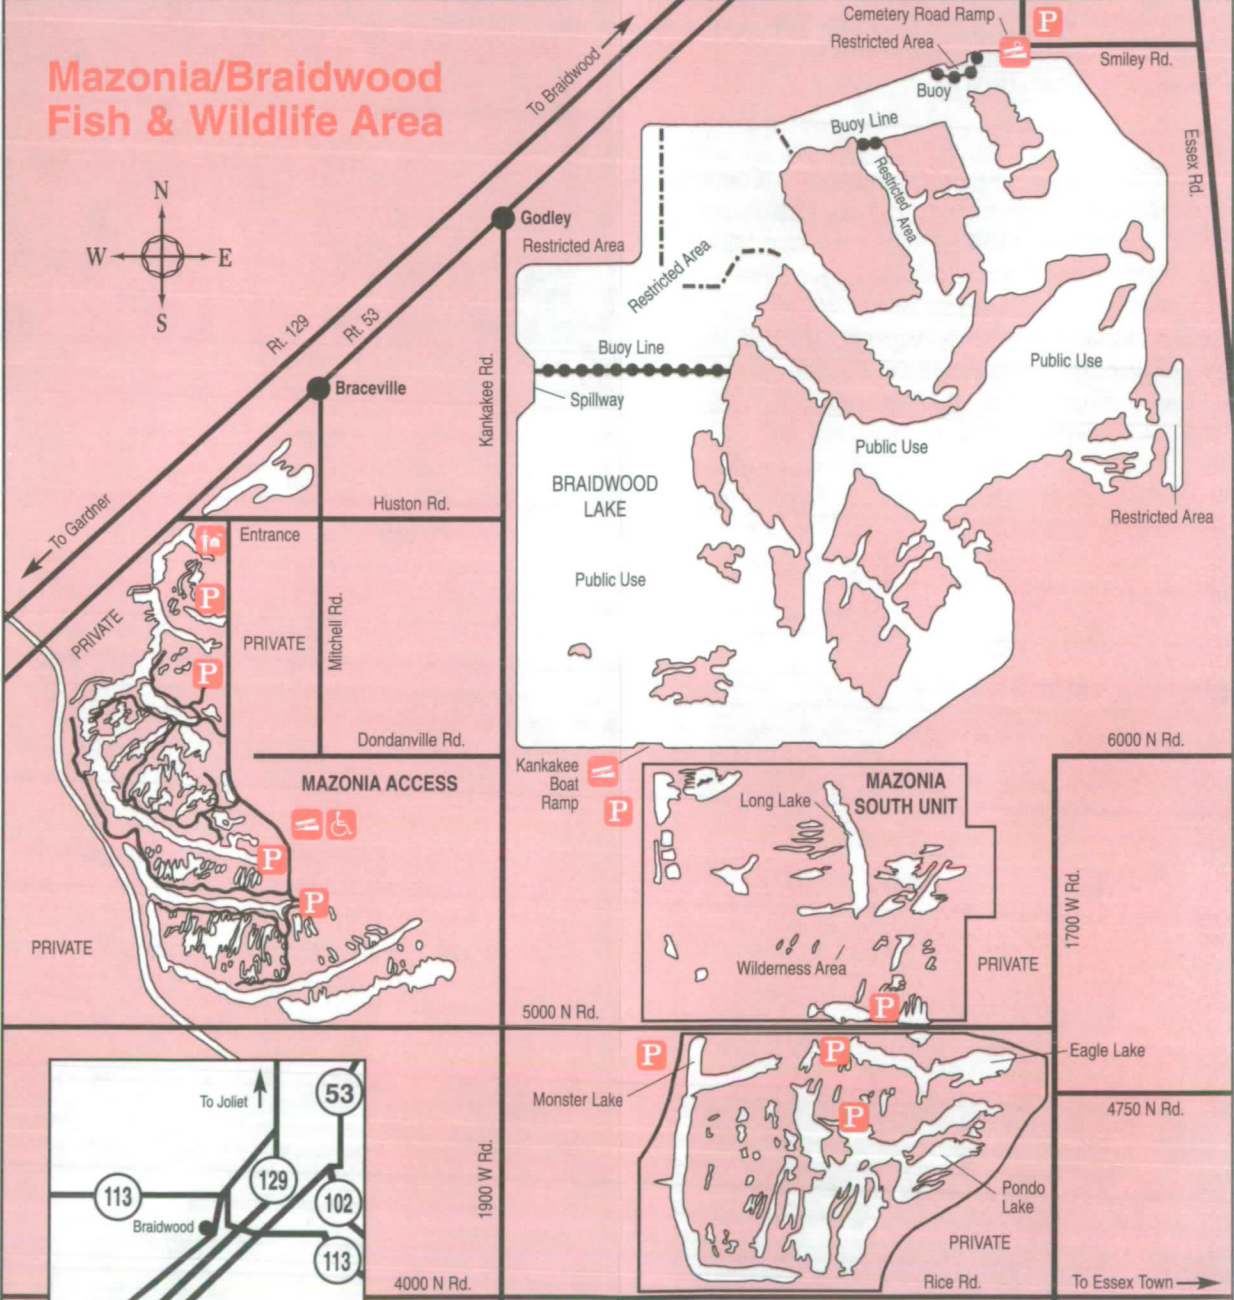

# Mazonia/Braidwood Fish & Wildlife Area

## Legend

Boat Launch

Check Station

Handicap

Parking