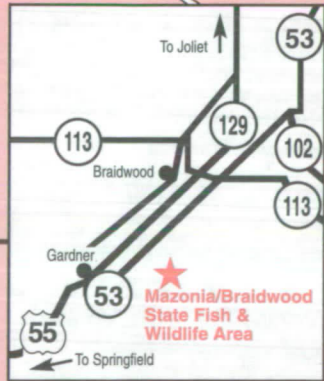

# Mazonia/Braidwood Fish & Wildlife Area

## Legend

Boat Launch

Check Station

Handicap

Parking