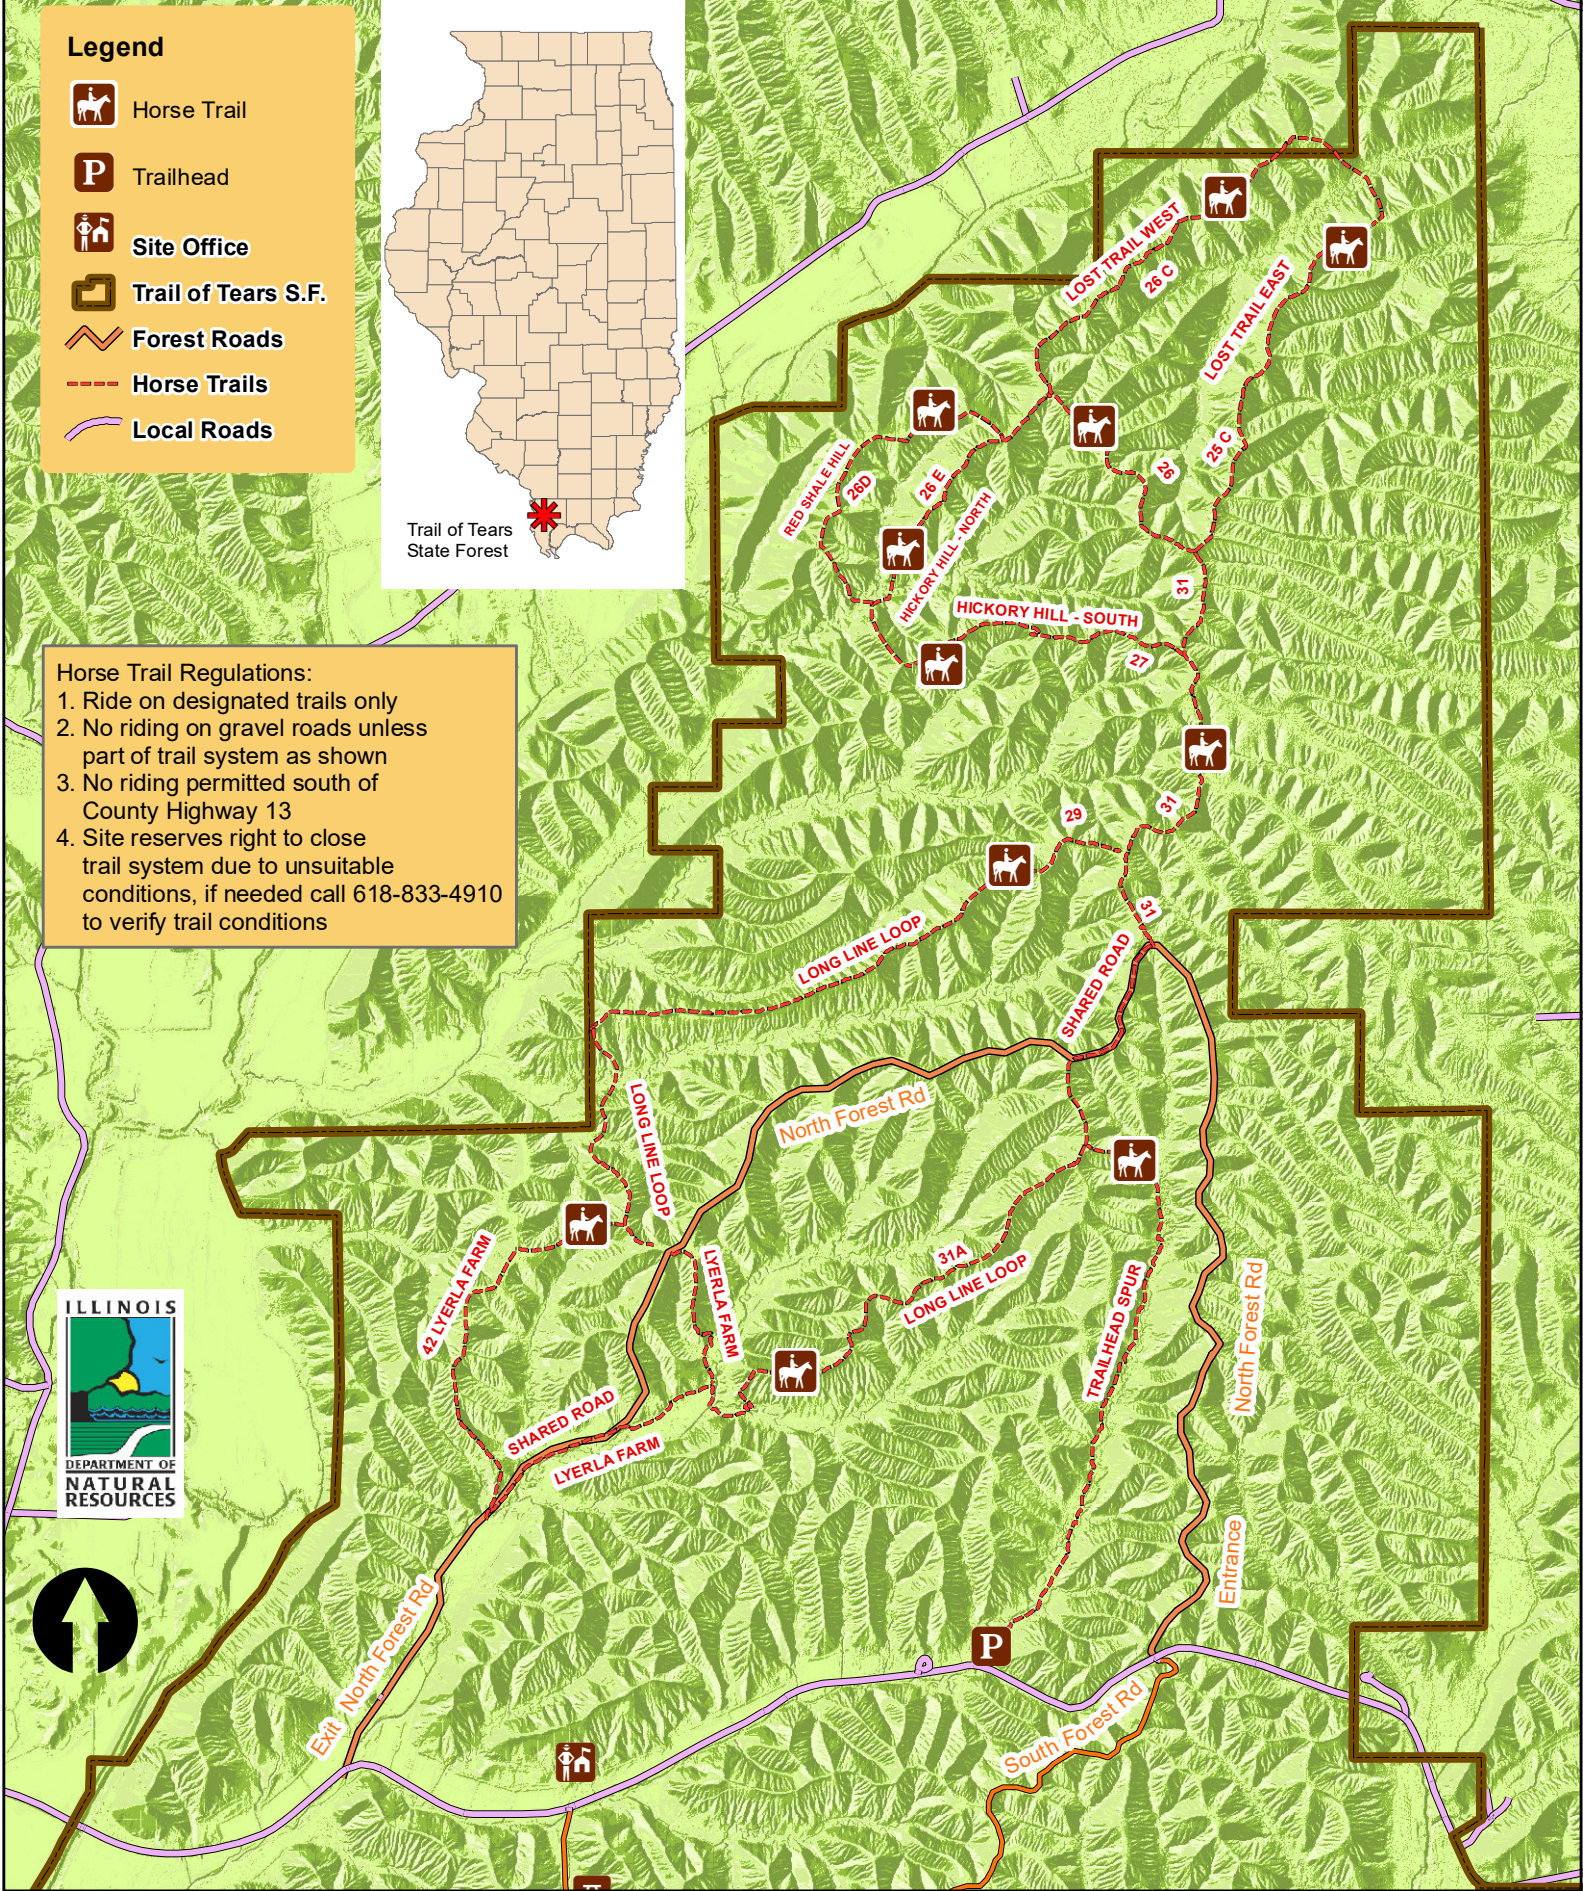

Legend

-  Horse Trail
-  Trailhead
-  Site Office
-  Trail of Tears S.F.
-  Forest Roads
-  Horse Trails
-  Local Roads

Horse Trail Regulations:

1. Ride on designated trails only
2. No riding on gravel roads unless part of trail system as shown
3. No riding permitted south of County Highway 13
4. Site reserves right to close trail system due to unsuitable conditions, if needed call 618-833-4910 to verify trail conditions

Trail of Tears State Forest
Union County, Illinois

Date: 11/4/2024

Horse Trail Map