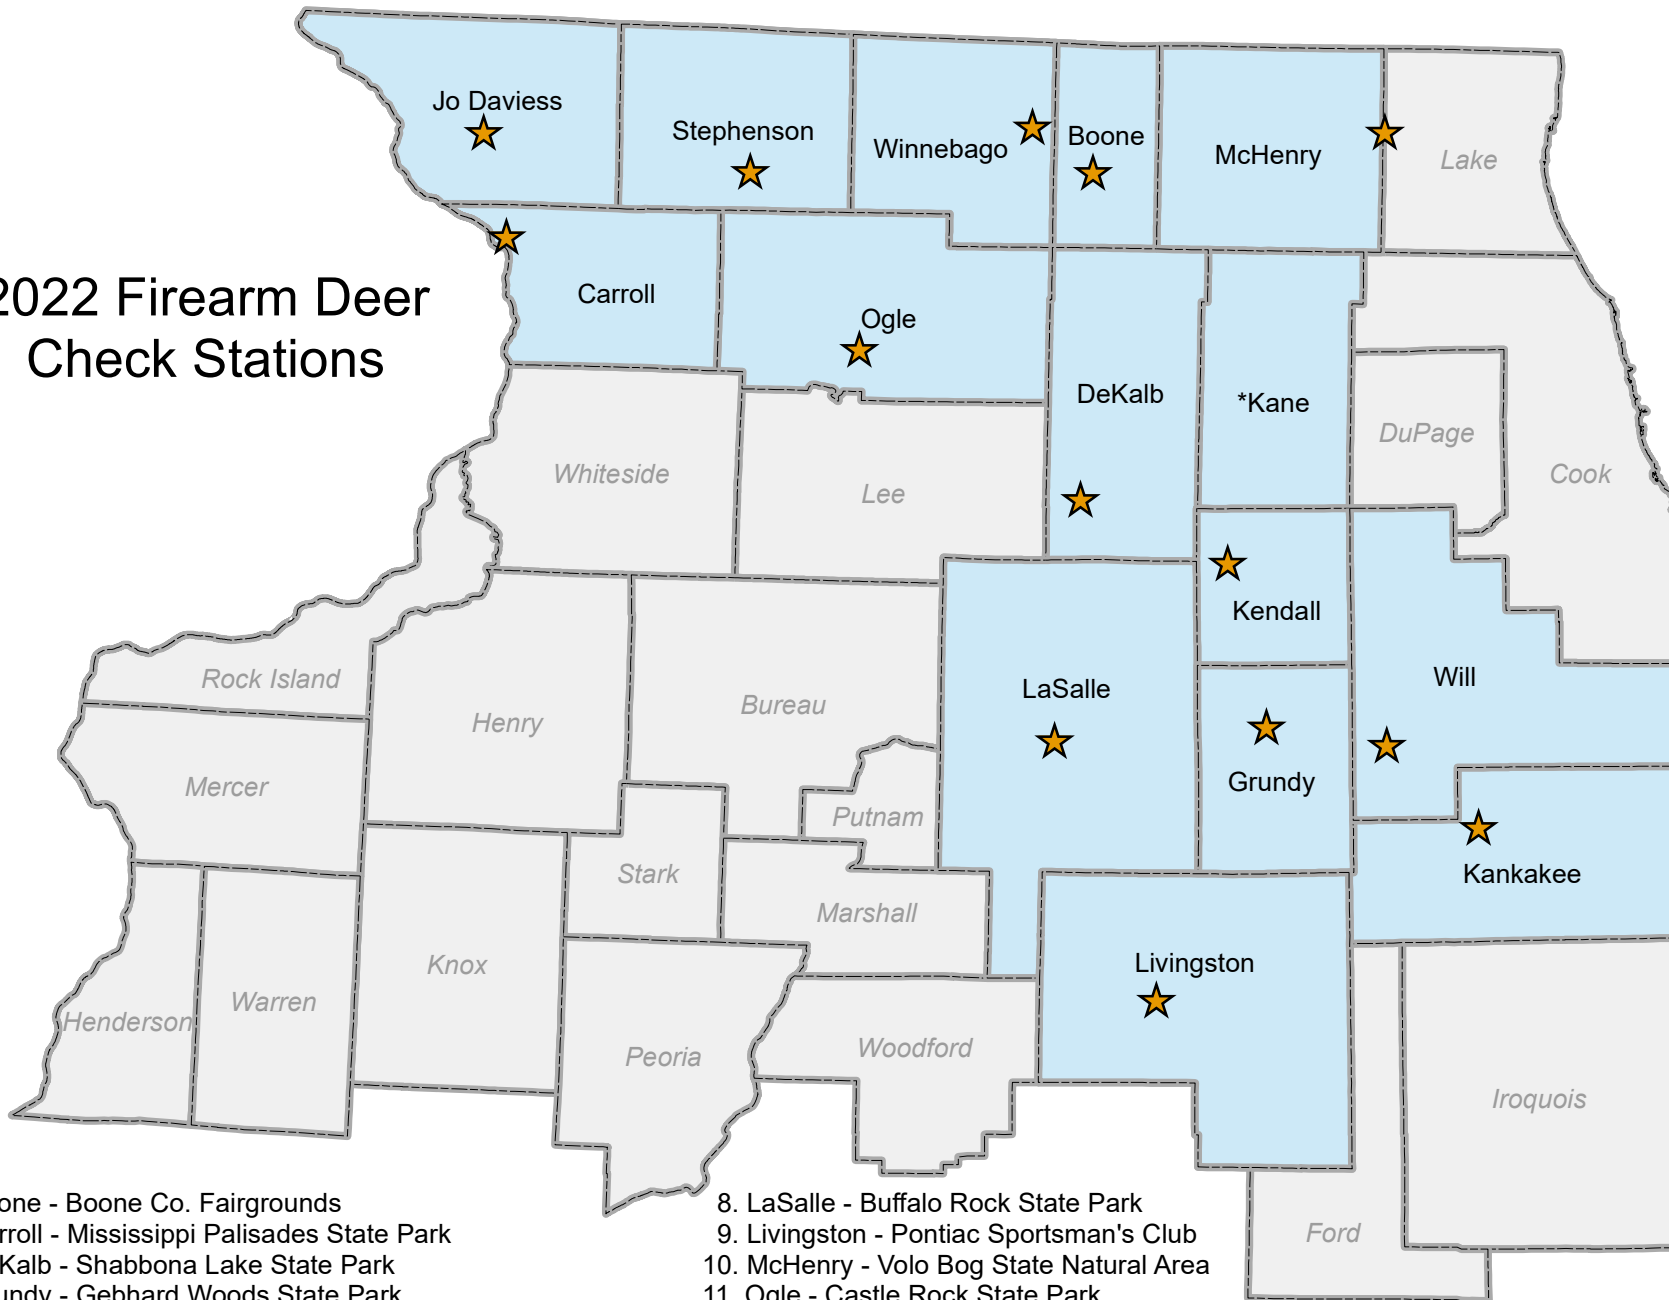

2022 Firearm Deer Check Stations

1. Boone - Boone Co. Fairgrounds
2. Carroll - Mississippi Palisades State Park
3. DeKalb - Shabbona Lake State Park
4. Grundy - Gebhard Woods State Park
5. Jo Daviess - Elizabeth Community Building
6. Kankakee - Kankakee River State Park Visitor Center
7. Kendall - Silver Springs State Park

8. LaSalle - Buffalo Rock State Park
9. Livingston - Pontiac Sportsman's Club
10. McHenry - Volo Bog State Natural Area
11. Ogle - Castle Rock State Park
12. Stephenson - Stephenson Co. Fairgrounds
13. Will - Des Plaines Game Propagation Center
14. Winnebago - Rock Cut State Park

*Kane - Use Boone, DeKalb, Kendall, or McHenry check station