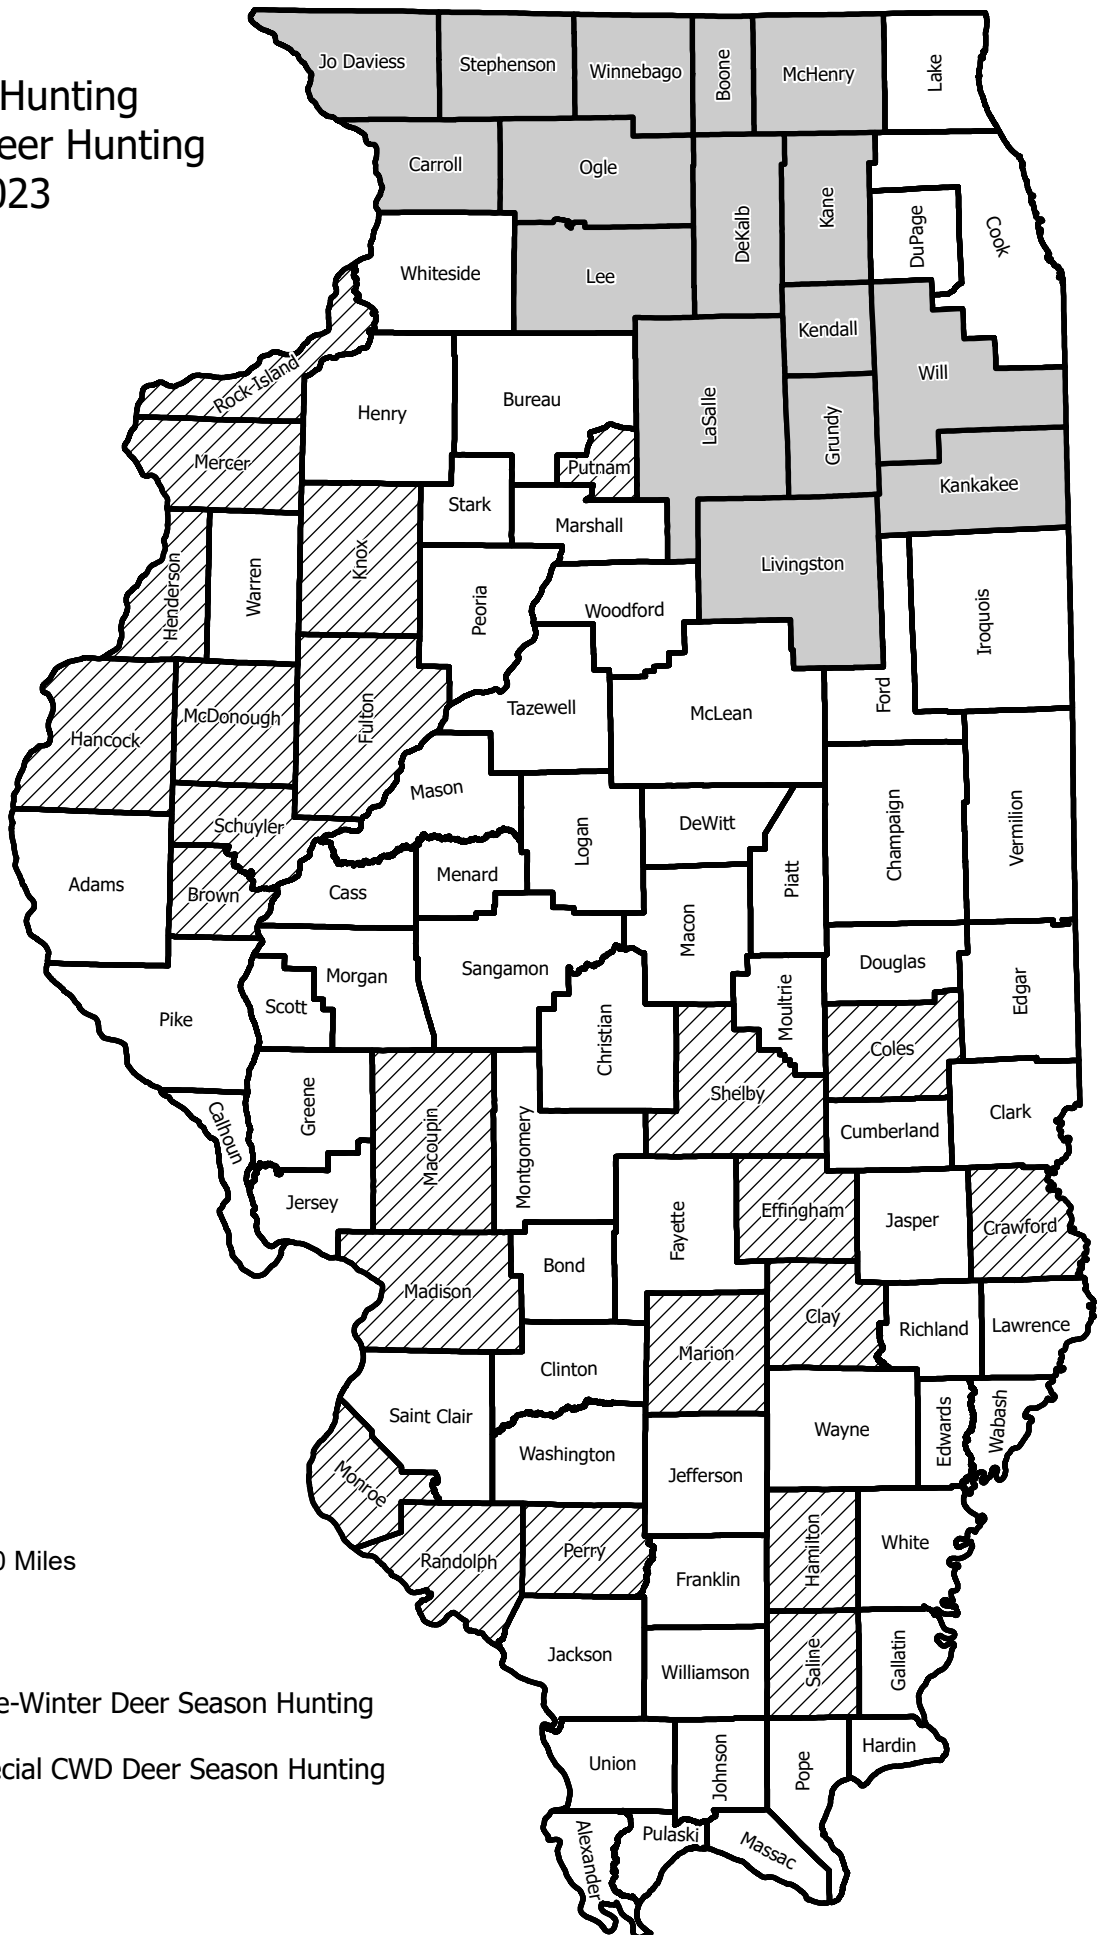

Counties Open to Late-Winter Deer Hunting or Special CWD Deer Hunting Dec 2022 - Jan 2023

0 15 30 60 Miles

- County Open to Late-Winter Deer Season Hunting
- County Open to Special CWD Deer Season Hunting